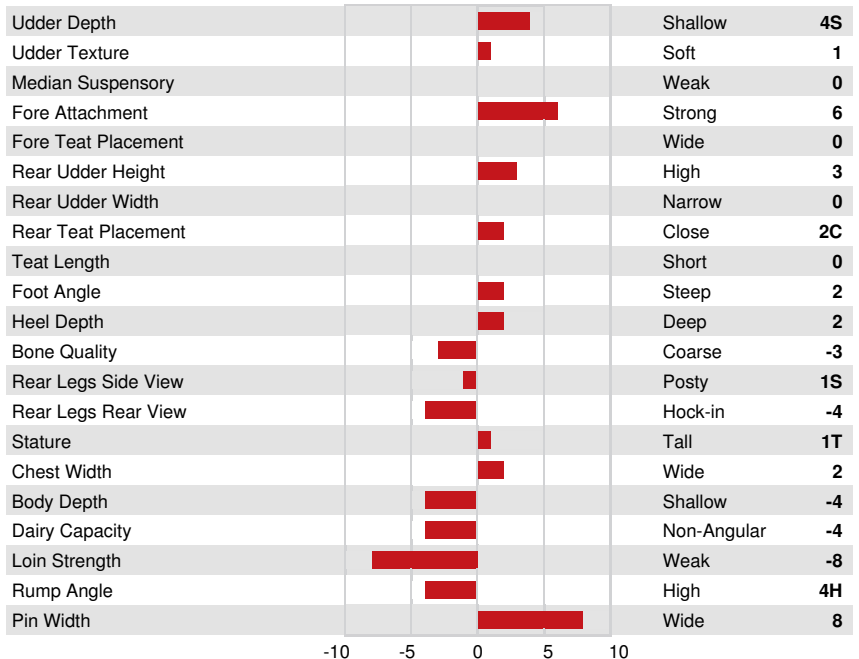

SANDY-VALLEY CHALLENGER
REGANCREST GRANITE BETH
PROGENESIS GRANITE
REGANCREST JS BETSIE
UECKER SUPERSIRE JOSUPER
REGANCREST BENISHEY 7527

GMACE LPI +3270 PRO$ 1972

DPF RDF BLF CNF BYF MWC CVF HH1F HH2F HH3F HH4F HH5F HH6F HCDF HMWC

Reg. #: HODEUM361723668 aAa: 243651 DMS: 246,456
Born: 02/03/2019 Kappa Casein: AB Beta Casein: A2A2

PRODUCTION 120 Herds 593 Daughters 92% Rel GMACE 24*DEC

Milk kg	Fat kg	Fat %	Protein kg	Protein %
172	104	+0.87	42	+0.31
Feed Efficiency	BMR	Methane Efficiency		
98	97	102		

HEALTH & REPRODUCTION Immunity 99

Herd Life	102	Calf Immunity	99
Somatic Cell Score	106	Calving Ability	96
Daughter Fertility	102	Daughter Calving Ability	102
Body Condition Score	103	Milking Speed	97
Mastitis Resistance	104	Milking Temperament	100
Lactation Persistence	100	Metabolic Disease Resistance	103

CONFORMATION 21 Herds 71 Daughters 87% Rel GMACE 24*DEC

Conformation	0	Dairy Strength	-3
Mammary System	5	Rump	-4
Feet & Legs	-6		

REGANCREST JS BETSIE
GRANDDAM