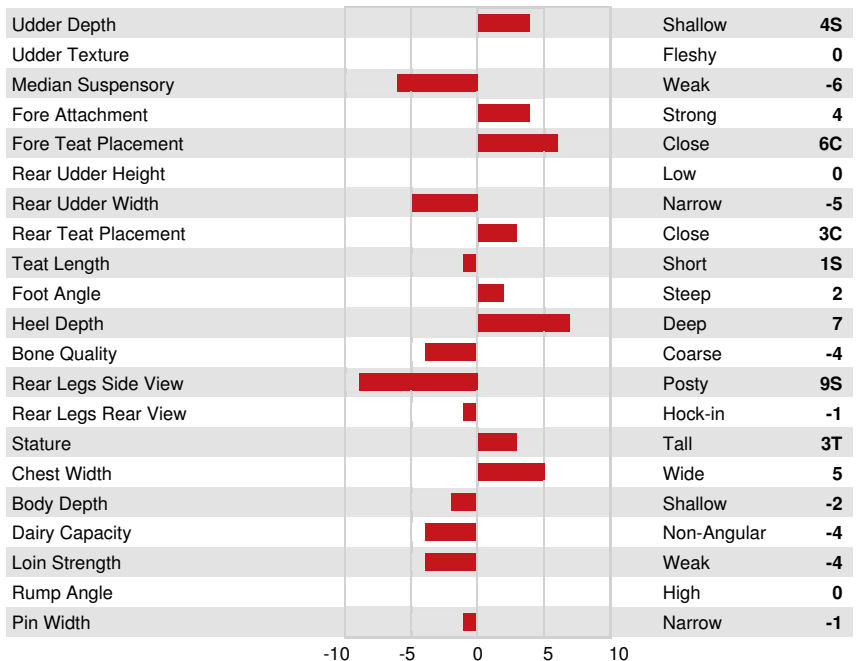

**GPA LPI +2882 PRO\$ 1029**

DPF RDF BLF CNF BYF CVF HH1F HH2F HH3F HH4F HH5F HH6F HCDF HMWF

Reg. #: HOHUNM3363832628 aAa: 234156 DMS:  
 Born: 04/03/2018 Kappa Casein: BB Beta Casein: A1A2

PRODUCTION		G Herds	G Daughters	85% Rel	GPA 24*DEC				
Milk kg	157	Fat kg	51	Fat %	+0.39	Protein kg	30	Protein %	+0.20
Feed Efficiency	97	BMR	96	Methane Efficiency					

HEALTH & REPRODUCTION		Immunity 97	
Herd Life	101	Calf Immunity	83
Somatic Cell Score	101	Calving Ability	103
Daughter Fertility	100	Daughter Calving Ability	106
Body Condition Score	105	Milking Speed	98
Mastitis Resistance	105	Milking Temperament	101
Lactation Persistence	96	Metabolic Disease Resistance	107

CONFORMATION		G Herds	G Daughters	83% Rel	GPA 24*DEC	
Conformation	-2	Dairy Strength	-1			
Mammary System	0	Rump	-3			
Feet & Legs	-5					

PROGENESIS MODESTY MADRID  
DAM

PROGENESIS MODESTY MADRID  
DAM