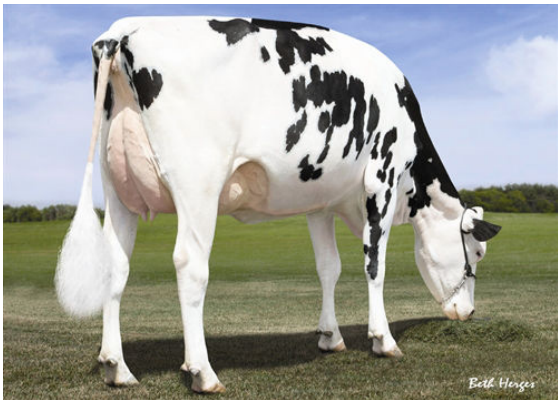

PROGENESIS SUPERSHOT KASSIDY
GRANDDAM

MS C-HAVEN OMAN KOOL
FOURTH DAM