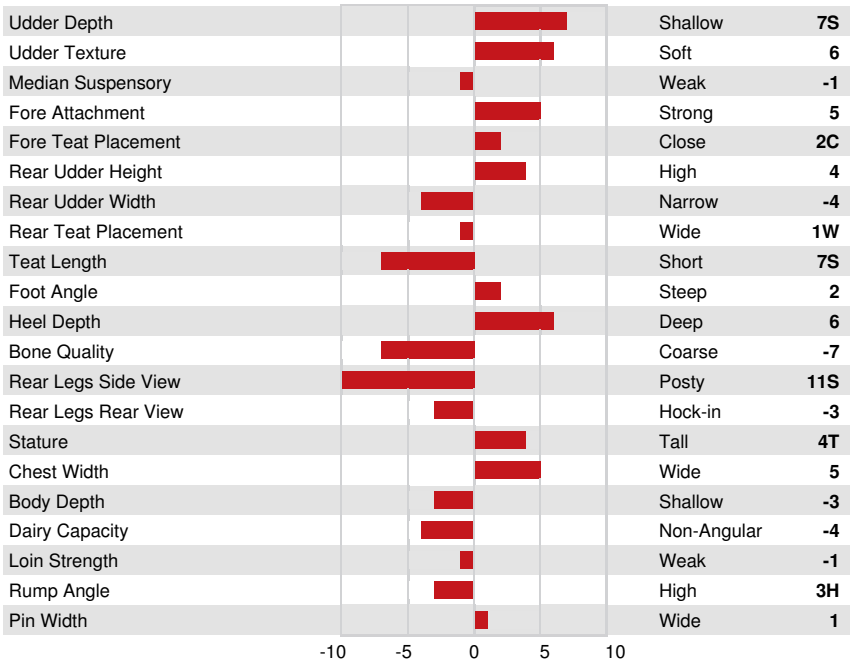

PROGENESIS FORTUNE
PROGENESIS ABBOTT KILO
WILLSBRO ABBOTT
PROGENESIS SUPERSHOT KASSI VG-85-3YR-CAN 4*
COGENT SUPERSHOT
LOOKOUT PESCE PONDE KREED

GPA LPI +3049 PRO$ 1505

DPF RDF BLF CNF BYF CVF HH1F HH2F HH3F HH4F HH5F HH6F HCDF HMWF

Reg. #: HOITAM15990474920 aAa: 243615 DMS:
Born: 06/26/2018 Kappa Casein: AA Beta Casein: A1A2

PRODUCTION		G Herds	G Daughters	85% Rel	GPA 24*DEC				
Milk kg	478	Fat kg	59	Fat %	+0.35	Protein kg	44	Protein %	+0.23
Feed Efficiency	106	BMR	100	Methane Efficiency					

HEALTH & REPRODUCTION		Immunity 104	
Herd Life	102	Calf Immunity	102
Somatic Cell Score	105	Calving Ability	105
Daughter Fertility	100	Daughter Calving Ability	104
Body Condition Score	107	Milking Speed	92
Mastitis Resistance	106	Milking Temperament	97
Lactation Persistence	100	Metabolic Disease Resistance	101

CONFORMATION		G Herds	G Daughters	82% Rel	GPA 24*DEC	
Conformation	-2	Dairy Strength	0			
Mammary System	3	Rump	-1			
Feet & Legs	-10					

PROGENESIS SUPERSHOT KASSIDY
GRANDDAM