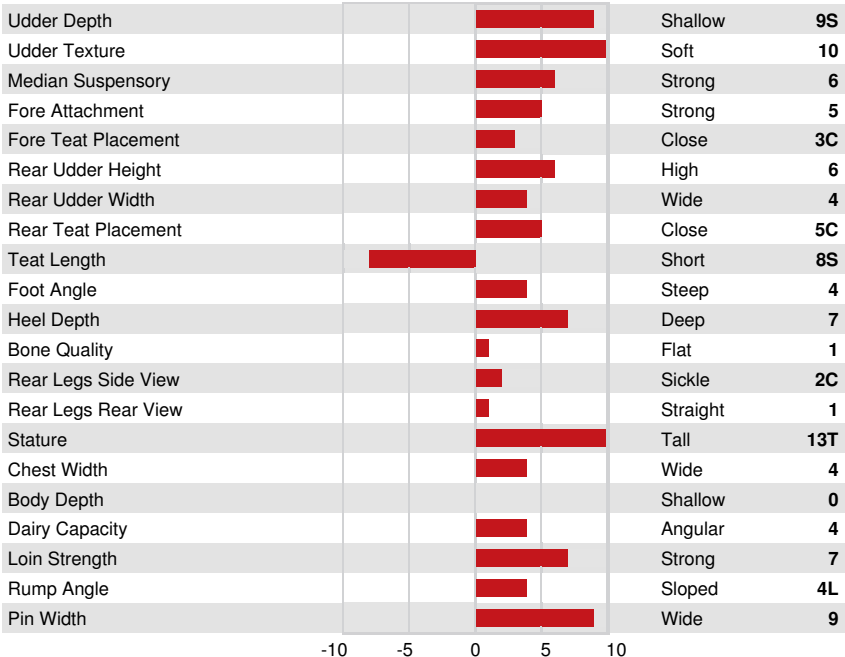

PRODUCTION G Herds G Daughters 86% Rel GPA 24*DEC

Milk kg	Fat kg	Fat %	Protein kg	Protein %
427	-13	-0.25	13	-0.02
Feed Efficiency	BMR	Methane Efficiency		
97	90			

HEALTH & REPRODUCTION Immunity 93

Herd Life	97	Calf Immunity	102
Somatic Cell Score	105	Calving Ability	92
Daughter Fertility	95	Daughter Calving Ability	98
Body Condition Score	98	Milking Speed	100
Mastitis Resistance	103	Milking Temperament	101
Lactation Persistence	107	Metabolic Disease Resistance	97

CONFORMATION G Herds G Daughters 84% Rel GPA 24*DEC

Conformation	6	Dairy Strength	3
Mammary System	4	Rump	8
Feet & Legs	3		

PIROLO O-MAN STUPENDA
 FIFTH DAM

PIROLO GOLDWYN SCHADY
 FOURTH DAM