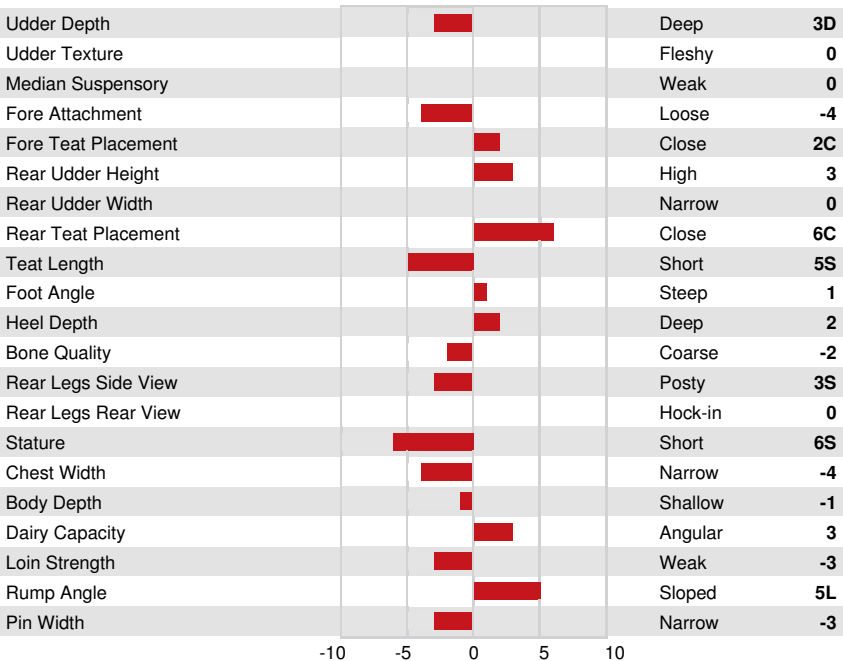

AMF AH1F AH2F AHCF

Reg. #: AY840M3012927866 aAa: 435216 DMS: 345
 Born: 06/17/2017 Kappa Casein: AA Beta Casein: A1A2

PRODUCTION G Herds G Daughters 66% Rel GPA 24*DEC

Milk kg	Fat kg	Fat %	Protein kg	Protein %
935	58	+0.23	44	+0.14

HEALTH & REPRODUCTION Immunity 99

Herd Life	102	Calf Immunity	98
Somatic Cell Score	103	Calving Ability	103
Daughter Fertility	98	Daughter Calving Ability	101
Body Condition Score	93	Milking Speed	103
Mastitis Resistance	102	Milking Temperament	101
Lactation Persistence	102	Metabolic Disease Resistance	98

CONFORMATION 15 Herds 20 Daughters 68% Rel GEBV 24*DEC

Conformation	-1	Dairy Strength	-2
Mammary System	-1	Rump	-4
Feet & Legs	0		

COULEE-CREST ROCKSTAR CANDY
 DAM