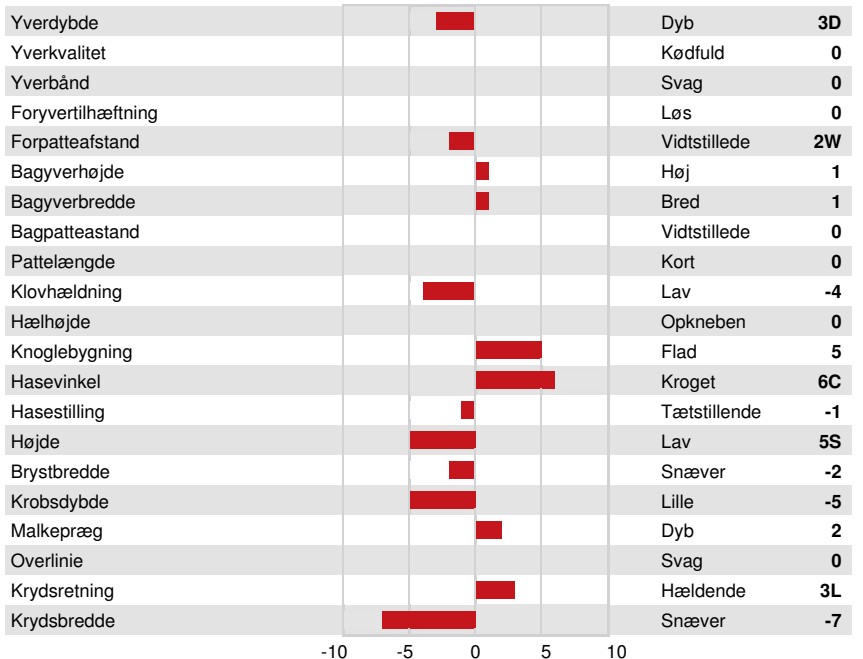

T-SPRUCE G FROST BITE
SANDY-VALLEY TANYA GP-81-2YR-USA
SANDY-VALLEY R CONWAY
SANDY-VALLEY LEGCY PIXEL GP-80-3YR-USA
PINE-TREE CW LEGACY
SANDY-VALLEY RSLV PUZZLE EX-90-3YR-USA

GPA LPI +3625 PRO$ 2678

DPF RDF BLF BYF CVF HH1F HH2F HH3F HH4F HH5F HH6F HCDF HMWF

Reg. #: HO840M3250768454 aAa: 243165 DMS: 135,345
Født: 09/06/2022 Kappa Casein: BB Beta Casein: A2A2

PRODUKTION				G Besætninger	G Døtre	80% skh.	GPA 24*DEC		
Mælk kg	842	Fedt kg	126	Fedt %	+0.80	Protein kg	74	Protein %	+0.39
Foder Effektivitet	100	BMR	102	Metan effektivitet	105				

SUNDHED I ØVRIGT			Immunitet	105
Holdbarhed	105	Kalve immunitet	104	
Celletal	102	Fødselsindex	100	
Hunlig Frugtbarhed	104	Kælvningsevne	106	
Huldværdi	97	Malketid	99	
Mastitis Modstand	101	Temperament	100	
Laktation persistens	102	Metabolisk Sygdomsresistens	100	

EKSTERIØR			G Besætninger	G Døtre	76% skh.	GPA 24*DEC	
Eksteriør	1	Kropsstyrke	-1				
Malkeorganer	1	Kryds	-2				
Lemmer og Klove	3						

SANDY-VALLEY MD PLEASURE
FOURTH DAM