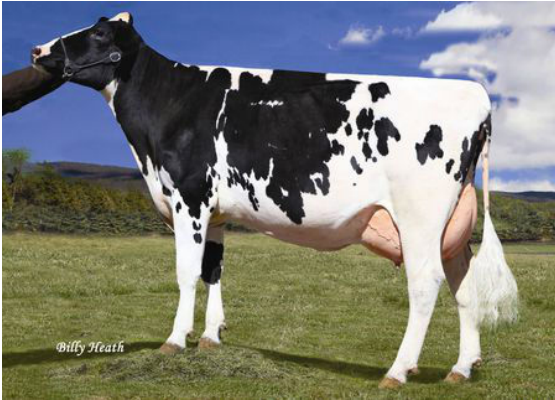

GILLETTE BRILEA F B I
R-E-W BEYONCE EX-92-7YR-USA DOM
STOUDEY MORTY
R-E-W BUDGEY VG-88-2YR-USA GMD DOM
SHOREMAR JAMES
MAYERLANE RUD BUBBLE VG-86-2YR-USA GMD DOM 4*

GMACE LPI +2142 PRO$ -810

EX-92-CAN DPF RDF BLF BYF CVF HH1F HH2F HH3F HH4F HH5F HH6F HCDF HMWF

注册号 #: HOUSAM137696228 aAa: 231465 DMS: 126,246
出生日期: 06/14/2006 K-酪蛋白: AB β-酪蛋白: A2B

生产性能 525 牛群数 1418 女儿数 95% 可靠性 GMACE 24*DEC

产奶量千克	乳脂量千克	乳脂率	乳蛋白量千克	乳蛋白率
846	-30	-0.56	0	-0.25
饲料效率	体躯维持需求	甲烷效率		
104	104			

DAY-DREAM BOUNCER 4806

健康和繁殖		免疫指数
生产寿命	95	犊牛免疫指数 100
体细胞评分	96	产犊能力 95
女儿繁殖力	104	女儿产犊力 96
体况评分	96	泌乳速度 92
乳房炎抗性	95	泌乳性情 93
泌乳持续力	105	代谢病抗性 91