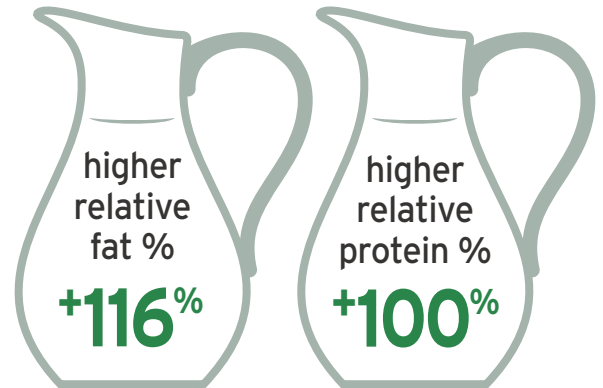

INCREASED GRAZING PROFITABILITY

*CDCB Apr 2020

HIGH VALUE MILK

*CDCB Apr 2020

+1.46%
Daughter Pregnancy Rate

-0.88%
Difficult Calving Percentage

*CDCB Apr 2020

GrazingPro™ Sires are selected to produce more darker coloured calves

More cows are culled for udder health in grazing systems

*CDCB Aug 2019

LOW INPUT

GrazingPro sires create low to moderate stature while maintaining strength and durability

Pasture Perfect