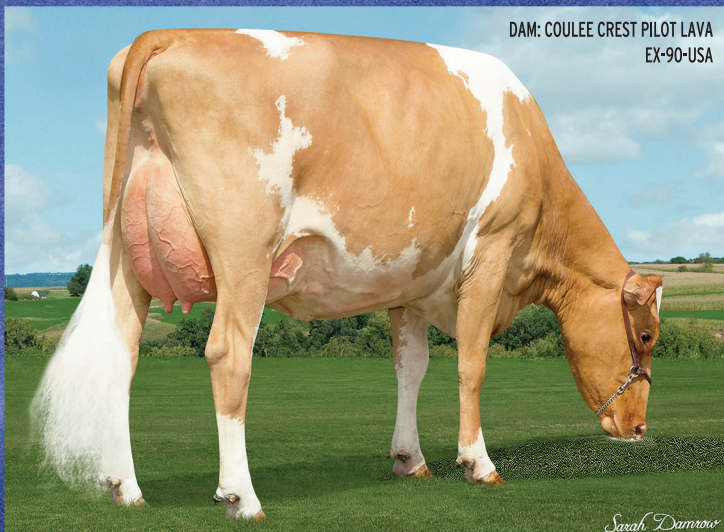

COLOUR BREEDS SPRING PROMOTION 2024

MARILIE ROLEX

0200AY01124 MÉLIOS x TUXEDO x PRIME

+14 Conformation **+12** Mamm. Sys.
+11 F&L **+12** Dairy Strength **+7** Rump

SOURCE: GPA 24* AUG

Normal RRP \$32.00 per dose Excl. GST

SPRING PRICE \$28.00 per dose Excl. GST

BACHMANN'S BS OWEN DARIUS

BSDARIUS OWEN x DREAMER x ASSAY

+124 Final Score **+123** Rump
+112 Feet & Legs **+136** Udder

SOURCE: BV: GA GA 08.24

Normal RRP \$75.00 per dose Excl. GST

SPRING SEXED PRICE \$70.00 per dose Excl. GST

COULEE CREST SAVAGE

0777GU00129 ATLAS x PILOT x LAREDO

+0.7 PTAT **+1.2** UDC
+1.4 FLC **+0.4** DPR

SOURCE: SOURCE: CDCB-G & AGCC-G / 08-24

Normal Sexed RRP \$55.00 per dose Excl. GST