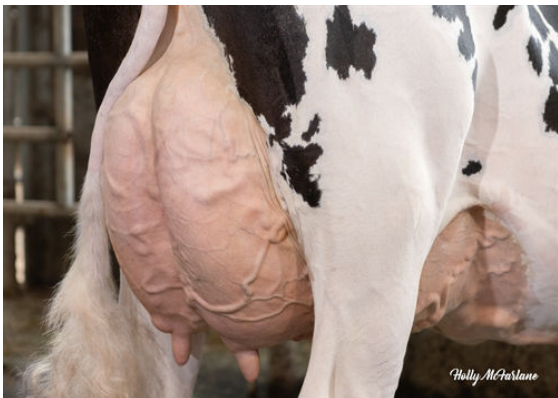

WESTCOAST ALCOVE RIZA 7512

DAM