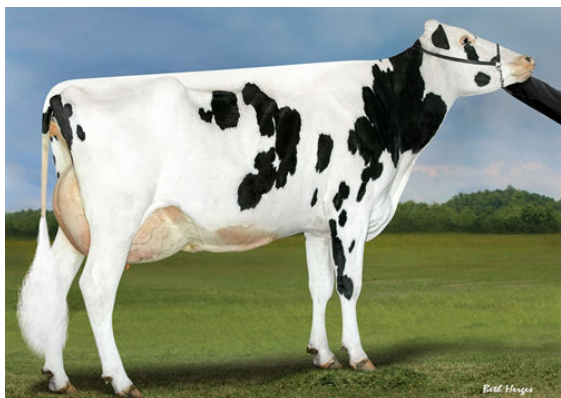

PROGENESIS POSITIVE
PROGENESIS GUARANTEE MATRIX
WESTCOAST GUARANTEE
PROGENESIS DUKE MELEE VG-87-5YR-USA 8*
S-S-I MONTROSS DUKE
PEAK BOMBERO MAXIMA VG-87-6YR-USA DOM

GLPI +3055 PRO$ 1624

DPF RDF BLF CNF BYF MWF CVF HH1F HH2F HH3F HH4F HH5F HH6F HCDF HMWF

Reg. #: HOCANM13353578 aAa: 243165 DMS: 561,135
Data nascita: 02/19/2019 Kappa Caseina: BB Beta Caseina: A1A2

PRODUZIONE 135 Alliev. 237 Figlie 95% Att. GEBV 24*APR

Latte kg 565	Grasso kg 73	Grasso % +0.43	Proteina kg 44	Proteina % +0.18
Efficienza Alimentare 94	Condizione Corporea 100	Efficienza Metano 109		

EVM Figlie in Canada Latte **12,657 kg** Grasso **536 kg** Proteina **420 kg**

TRATTI GESTIONALI Immunity **105**

Longevità	100	Immunità vitelli	105
Cellule somatiche	103	Facilità al parto	105
Fertilità delle figlie	100	Facilità al parto delle figlie	108
Punteggio Condizione Corporea	98	Velocità di mungitura	108
Resistenza alle Mastiti	105	Temperamento	103
Persistenza Lattazione	101	Resistenza Malattie Metaboliche	104

MORFOLOGIA 101 Alliev. 184 Figlie 93% Att. GEBV 24*APR

Tipo	1	Forza Produttiva	0
Apparato Mammario	-2	Groppa	4
Arti e piedi	4	B+ o meglio	69

PROGENESIS DUKE MELEE
GRANDDAM