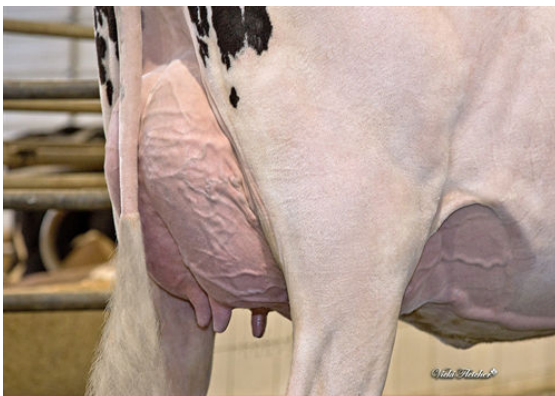

DICKLANDS KING DOC 3503
GRANDDAM