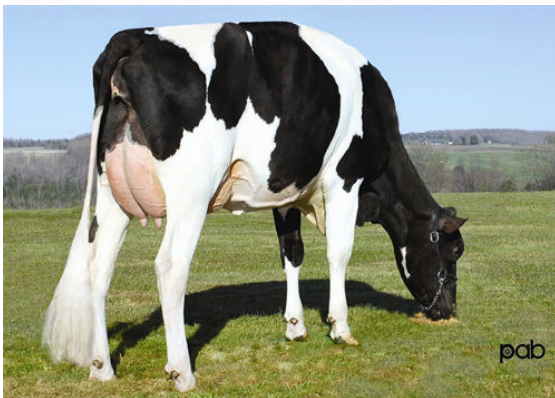

GEN-I-BEQ SNOWMAN SUMMER
FOURTH DAM

GEN-I-BEQ BOLTON SECRETLY
FIFTH DAM