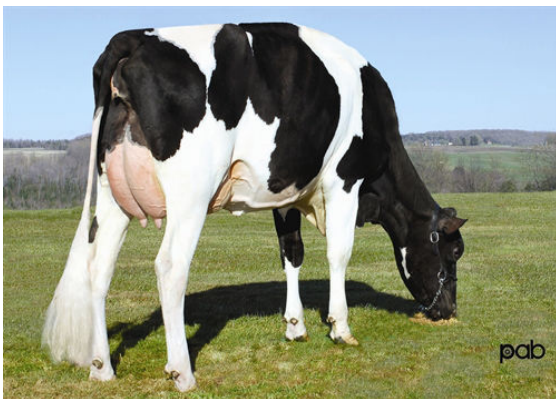

GEN-I-BEQ BOLTON SECRETLY

THIRD DAM