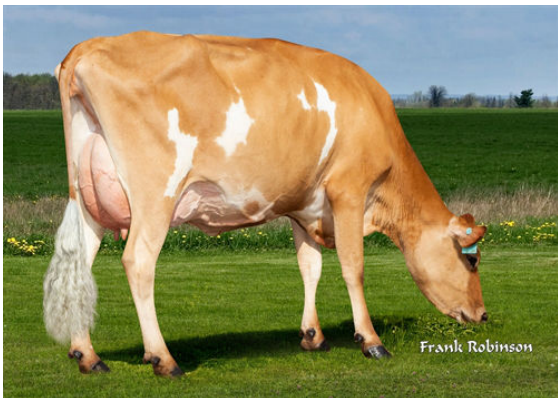

JX PROGENESIS MACHOMAN {5}
 JX PROGENESIS CINDERELLA {6} DES-77%-2YR-USA
 JX SUNSET CANYON GOT MAID {5}
 PROGENESIS CRAZE CORDE {6} EX-90%-5YR-USA
 RIVER VALLEY CIRCUS CRAZE
 JX PROGENESIS GRACE TOO {5} DES-73%-2YR-USA

JX PROGENESIS CINDERELLA {6}
DAM

PROGENESIS CRAZE CORD {6}
GRANDDAM

PROGENESIS CRAZE CORD {6}
GRANDDAM

GPA LPI +2138 PRO\$ 2303 JH1F JNSF

Nom #: JE840M3209774793 aAa: 435162 DMS: 246,126
 Né le: 03/14/2022 Caséine kappa: BB Caséine bêta: A2A2