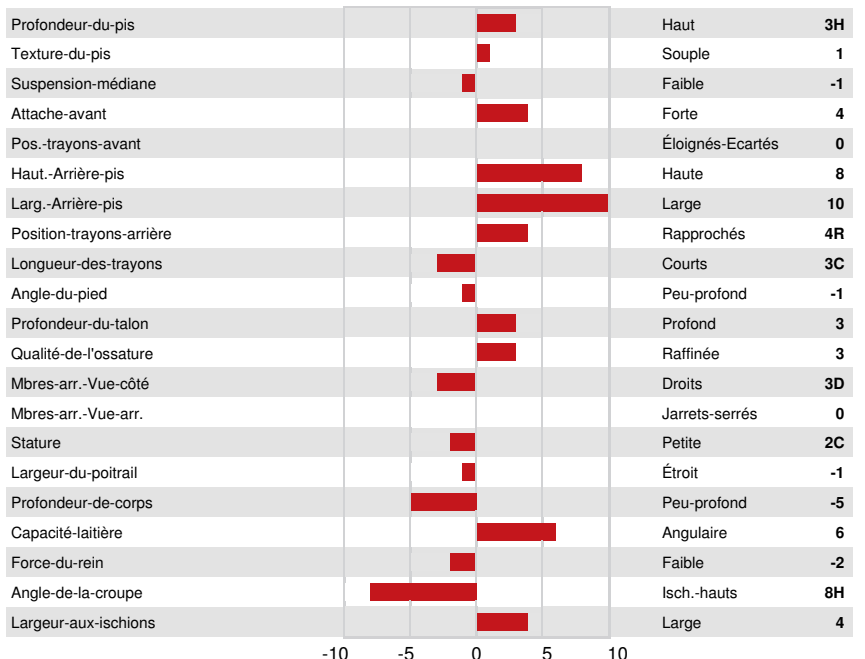

PEAK ACHIEVE
PROGENESIS GAMEDAY VIVEY GP-81-2YR-CAN
RMD-DOTTERER SSI GAMEDAY
PROGENESIS ZAZZLE VIOLET GP-80-2YR-CAN
PEAK ZAZZLE
SDG CRIMSON VALENTINE

GPA LPI +3752 PRO$ 2798

DPF RDF BLF CNF BYF MWF CVF HH1F HH2F HH3F HH4F HH5F HH6F HCDF HMWF

Nom #: HOCANM14766371 aAa: DMS:
Né-le: 05/10/2023 Caséine-kappa: AB Caséine-bêta: A2A2

PRODUCTION		G Troupeaux	G Filles	80% Fiab	GPA 24* APR				
Lait kg	1042	Gras kg	120	Gras %	+0.67	Protéine kg	73	Protéine %	+0.31
Efficienc-de-l'alimentation	98	BMC	101	Efficienc-du-méthane	102				

SANTÉ-ET-REPRODUCTION		Immunité	109
Durée-de-vie	106	Immunité-des-veaux	107
SCS	107	Aptitude-au-vêlage	101
Fertilité-des-filles	103	Aptitude-des-filles-au-vêlage	102
Condition-de-chair	97	Vitesse-de-traite	102
Résistance-à-la-mammite	105	Tempérament	101
Persistance-de-lactation	99	Résistance-aux-maladies-métaboliques	101

CONFORMATION		G Troupeaux	G Filles	76% Fiab	GPA 24* APR	
Conformation	5	Puissance-laitière	2			
Système-mammaire	6	Croupe	-1			
Pieds-et-membres	3