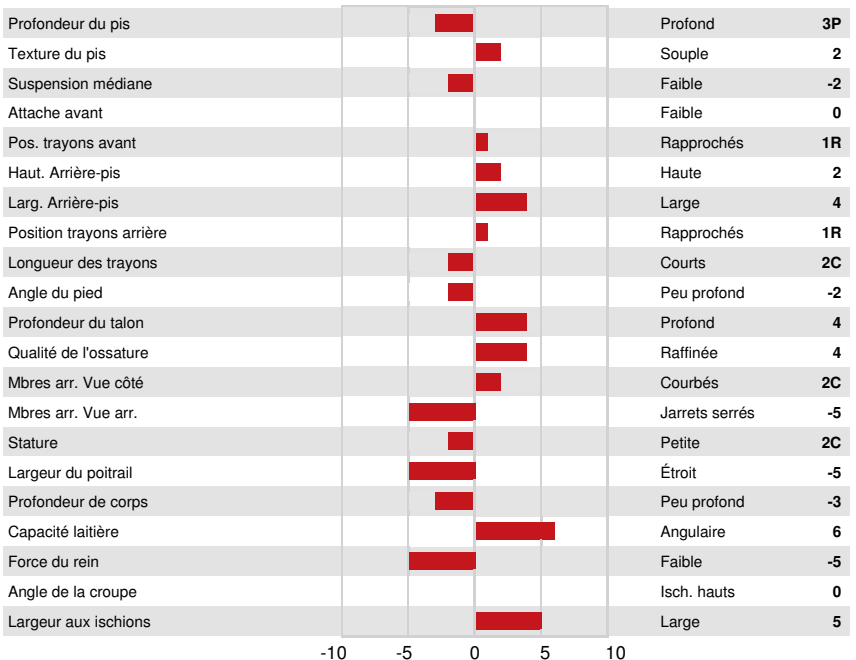

COOKIECUTTER HOLYSMOKES
PINE-TREE 7593 YIS 8792
DELICIOUS CHARL YIS
PINE-TREE ERA ACHIE 7593 GP-82-3YR-USA
ABS ACHIEVER
SANDY-VALLEY MORGAN ERA GP-83-2YR-USA GMD DOM

GPA LPI +3543 PRO$ 2453

DPF RDF BLF CNF BYF MWF CVF HH1F HH2F HH3F HH4F HH5F HH6F HCDF HMWF

Nom #: HO840M3228764656 aAa: 243165 DMS: 135,123
Né le: 04/10/2022 Caséine kappa: BE Caséine bêta: A1A2

PRODUCTION		G Troupeaux	G Filles	81% Fiab	GPA 24*APR				
Lait kg	1361	Gras kg	117	Gras %	+0.54	Protéine kg	74	Protéine %	+0.23
Efficiéce de l'alimentation	96	BMC	102	Efficiéce du méthane	102				

SANTÉ ET REPRODUCTION		Immunité	106
Durée de vie	104	Immunité des veaux	100
SCS	104	Aptitude au vêlage	105
Fertilité des filles	103	Aptitude des filles au vêlage	109
Condition de chair	94	Vitesse de traite	93
Résistance à la mammite	108	Tempérament	98
Persistance de lactation	103	Résistance aux maladies métaboliques	101

CONFORMATION		G Troupeaux	G Filles	77% Fiab	GPA 24*APR	
Conformation	0	Puissance laitière	0			
Système mammaire	0	Croupe	0			
Pieds et membres	1					

SANDY-VALLEY MORGAN ERA
THIRD DAM