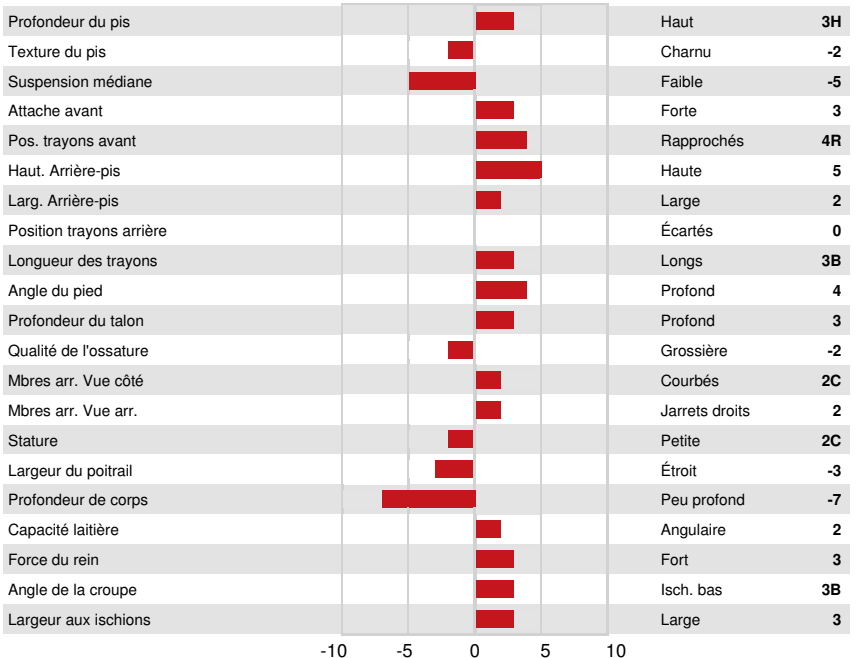

3STAR OH RANGER RED
VOGUE YODA SALLY-PP VG-87-3YR-CAN
SWISSBEC YODA-P *RC
PARKHURST POWERBALL SALINA P EX-90-5YR-CAN 5*
VIEW-HOME POWERBALL-P
JOSEY-LLC UNO SANGARIA VG-85-2YR-CAN 9*

GPA LPI +3398 PRO$ 2034

DPF BLF CNF BYF MWF CVF HH1F HH2F HH3F HH4F HH5F HH6F HCDF HMWF

Nom #: HOCANM14341876 aAa: 354216 DMS:
Né le: 12/15/2021 Caséine kappa: BB Caséine bêta: A2A2

PRODUCTION		G Troupeaux	G Filles	83% Fiab	GPA 24* AUG				
Lait kg	1146	Gras kg	60	Gras %	+0.11	Protéine kg	52	Protéine %	+0.11
Efficiéce de l'alimentation	100	BMC	99	Efficiéce du méthane	111				

SANTÉ ET REPRODUCTION		Immunité	106
Durée de vie	110	Immunité des veaux	106
SCS	106	Aptitude au vêlage	97
Fertilité des filles	103	Aptitude des filles au vêlage	104
Condition de chair	101	Vitesse de traite	93
Résistance à la mammite	107	Tempérament	102
Persistance de lactation	104	Résistance aux maladies métaboliques	105

CONFORMATION		G Troupeaux	G Filles	80% Fiab	GPA 24* AUG	
Conformation	4	Puissance laitière	-1			
Système mammaire	4	Croupe	4			
Pieds et membres	3					

VOGUE YODA SALLY-PP
DAM