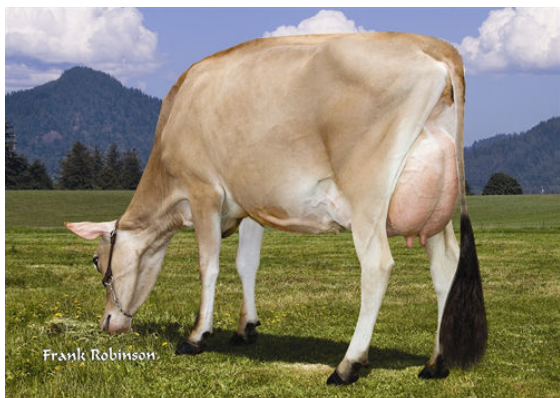

STEINHAUERS SAMSON LEMONHEAD
 SC/RV MACHETE MAID 301 VG-83%-3YR-USA
 SUNSET CANYON MACHETE
 SUNSET CANYON RENEGADE C MAID VG-88%-3YR-USA
 BW RENEGADE
 SUNSET CANYON COUNTRY L MAID 1 VG-88%-3YR-USA

SUNSET CANYON RENEGADE C MAID
 GRANDDAM

SUNSET CANYON RENEGADE C MAID
 GRANDDAM

GJPI 47 BBR 100 JH1F JNSF

Reg. #: JE840M3133234491 aAa: 432561 DMS: 234,345
 Born: 01/28/2016 Kappa Casein: BB Beta Casein: A2A2

PRODUCTION		33 Herds	45 Dtrs	87% Rel	MACE-G / 04-24	
Milk lbs	Fat lbs			Fat %	Protein lbs	Protein %
-111	31			+0.17	12	+0.08
NM\$ 282	CM\$ 290			FM\$ 210	GM\$ 277	DWP\$