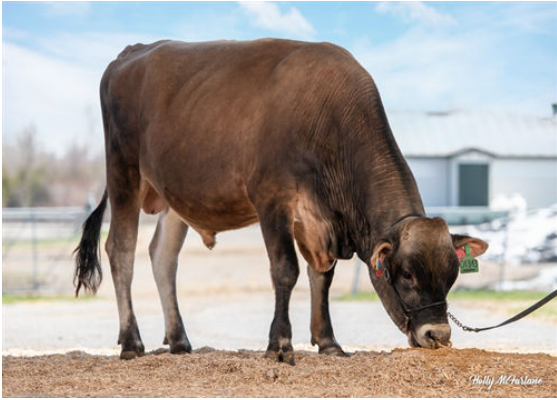

JX VIERRA SINATRA {4}
 JX LUCKY HILL WHISKEY {6} DES-78%-4YR-USA
 PROGENESIS DANCER
 JX LUCKY HILL TARHEEL WEMBERLY {5} VG-84%-6YR-USA
 JX FARIA BROTHERS TARHEEL {4}
 LUCKY HILL BALLISTIC WINNIE VG-85%-3YR-USA

JX LUCKY HILL WHISKEY {6}
DAM

LUCKY HILL JOKER WABORITA
FOURTH DAM

LUCKY HILL JOKER WABORITA
FOURTH DAM

GJPI 121 BBR 100 JH1F JNSF

Reg. #: JE840M3209774710 aAa: 423615 DMS: 234,246
 Born: 01/10/2021 Kappa Casein: AB Beta Casein: A2A2