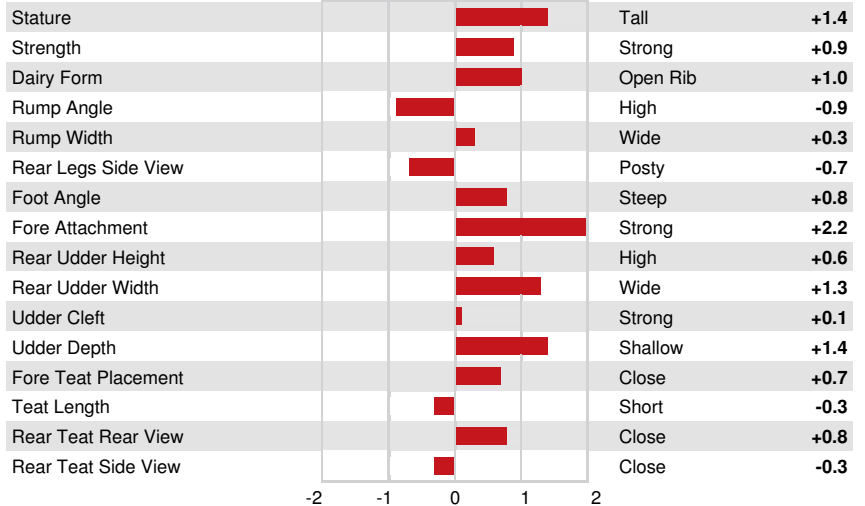

VERJATIN WESTSTAR
 GUIMO PREMIER JADE EX-91-4E-CAN 4*
 HAWARDEN IMPULS PREMIER
 FERMAR PARAMOUNT JOY EX-95%-8YR-USA
 ROCK ELLA PARAMOUNT
 EARLY RISE FIRST PRIZE JESSIE SUP-EX-92-8E-CAN 2*

GJPI 7			BBR 100 JH1F JNSF	
Reg. #: JECANM13024634		aAa: 126453	DMS: 234,345	
Born: 02/04/2018		Kappa Casein: BB	Beta Casein: A2A2	
PRODUCTION				
391 Herds		859 Dtrs	91% Rel	MACE-G / 04-24
Milk lbs	Fat lbs	Fat %	Protein lbs	Protein %
-606	0	+0.14	-2	+0.10
NM\$ -38	CM\$ -30	FM\$ -110	GM\$ -41	DWP\$ -6

LONE PINE JORDAN BOOSTER
 DAUGHTER

HEALTH & REPRODUCTION			Immunity 99	
Productive Life	-0.2	Calf Immunity	98	
Somatic Cell Score	3.10	Cow Conception Rate	0.0	
Daughter Pregnancy Rate	0.0	Heifer Conception Rate	0.7	
Livability	0.3			
Heifer Livability	0.4			

JORDAN DAUGHTER GROUP
 L TO R - DULET JORDAN GLOW, DULET JORDAN MCCANN, DULET JORDAN GEORGIA

CONFORMATION			MACE-G / 04-24	
256 Herds		563 Dtrs	88% Rel	
PTAT	1.9			
Jersey Udder Index	18.9			

DULET JORDAN GLOW
 DAUGHTER