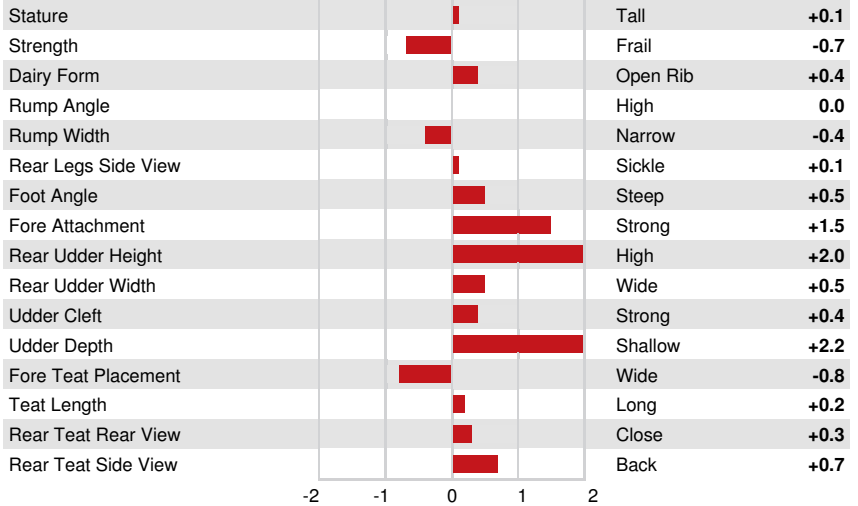

HEARTLAND IRWIN TEXAS
 GUIMO SPECTACULAR JOELLE VG-87-2YR-CAN 6*
 MAACK DAIRY SPECTACULAR
 FERMAR PARAMOUNT JOY EX-95%-8YR-USA
 ROCK ELLA PARAMOUNT
 EARLY RISE FIRST PRIZE JESSIE SUP-EX-92-8E-CAN 2*

GJPI -6				BBR 100 JH1C JNSF	
Reg. #: JECANM109529920		aAa: 234165		DMS: 561,456	
Born: 07/30/2015		Kappa Casein: BB		Beta Casein: A2A2	
PRODUCTION 233 Herds 539 Dtrs 91% Rel MACE-G / 04-24					
Milk lbs	Fat lbs	Fat %	Protein lbs	Protein %	
-164	-1	+0.03	3	+0.04	
NM\$ 67	CM\$ 69	FM\$ 33	GM\$ 7	DWP\$	

HEALTH & REPRODUCTION				Immunity 103	
Productive Life	0.7	Calf Immunity	97		
Somatic Cell Score	3.09	Cow Conception Rate	-3.1		
Daughter Pregnancy Rate	-2.0	Heifer Conception Rate	-1.1		
Livability	0.0				
Heifer Livability	0.9				

CONFORMATION 140 Herds 288 Dtrs 86% Rel MACE-G / 04-24			
PTAT	1.0		
Jersey Udder Index	20.7		

BRIDON J VISION

BRIDON J VISION

BRIDON J VISION