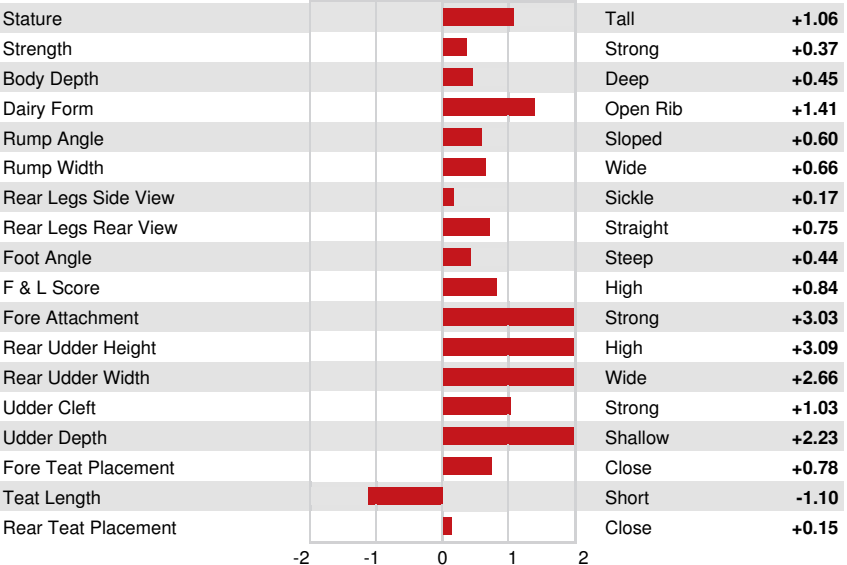

GTPI 2860

TD TR TL TY MWT TV HH1F HH2F HH3F HH4F HH5F HH6F HCDF HMWF

Reg. #: HOCANM121385205 aAa: 432156 DMS:
Born: 07/05/2023 Kappa Casein: BB Beta Casein: A2A2

PRODUCTION		G Herds	G Dtrs	80% Rel	CDCB-G / 08-24				
Milk lbs	1071	Fat lbs	76	Fat %	+0.13	Protein lbs	54	Protein %	+0.08
NM$	770	CM$	783	FM$	666	GM$	740	DWP$	708
Feed Efficiency	210	RFI	20	Feed Saved	-18	Methane Efficiency	90		

HEALTH & REPRODUCTION		Immunity 96	
Productive Life	4.0	Calf Immunity	100
Somatic Cell Score	2.94	Cow Conception Rate	1.2
Daughter Pregnancy Rate	-0.2	Heifer Conception Rate	1.3
Livability	-0.5	Sire Calving Ease	1.8% 59% Rel
Heifer Livability	0.5	Daughter Calving Ease	2.4% 55% Rel
Fertility Index	0.7	Sire Stillbirth	6.0%
		Daughter Stillbirth	5.4%

CONFORMATION		G Herds	G Dtrs	78% Rel	HAUSA-G / 08-24	
PTAT	1.99	Body Composite	0.00			
Udder Composite	2.31	Dairy Composite	0.79			
Feet & Legs Composite	0.62					

MYSTIQUE DURAN CASTEL
DAM