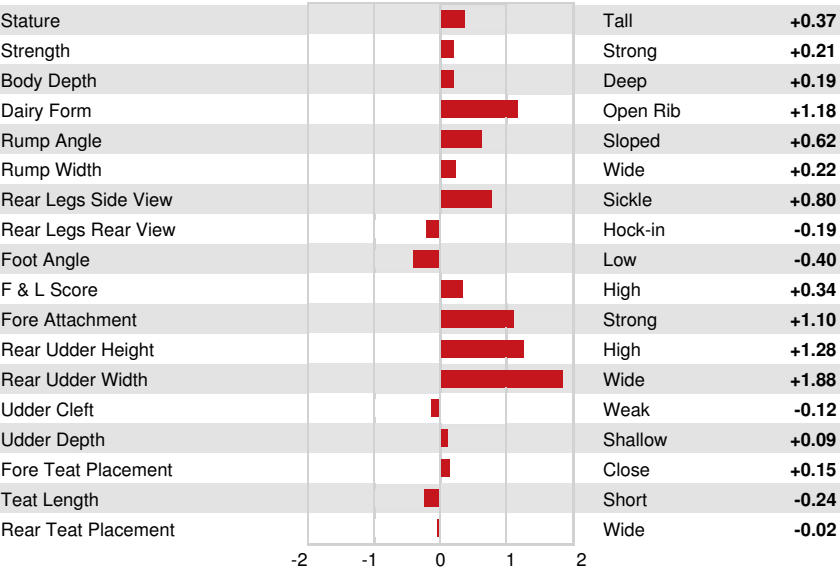

CONFORMATION G Herds G Dtrs 78% Rel HAUSA-G / 04-24

PTAT	1.18	Body Composite	-0.27
Udder Composite	0.88	Dairy Composite	0.57
Feet & Legs Composite	0.10		

SANDY-VALLEY MORGAN ERA
FOURTH DAM