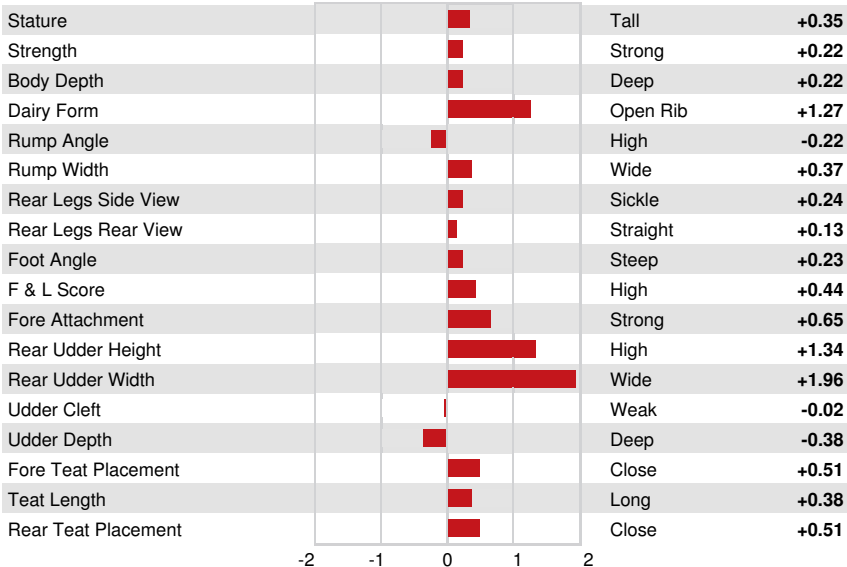

CONFORMATION G Herds G Dtrs 78% Rel HAUSA-G / 04-24

PTAT	1.01	Body Composite	-0.28
Udder Composite	0.77	Dairy Composite	0.57
Feet & Legs Composite	0.31		

SANDY-VALLEY EVERYREASON
THIRD DAM