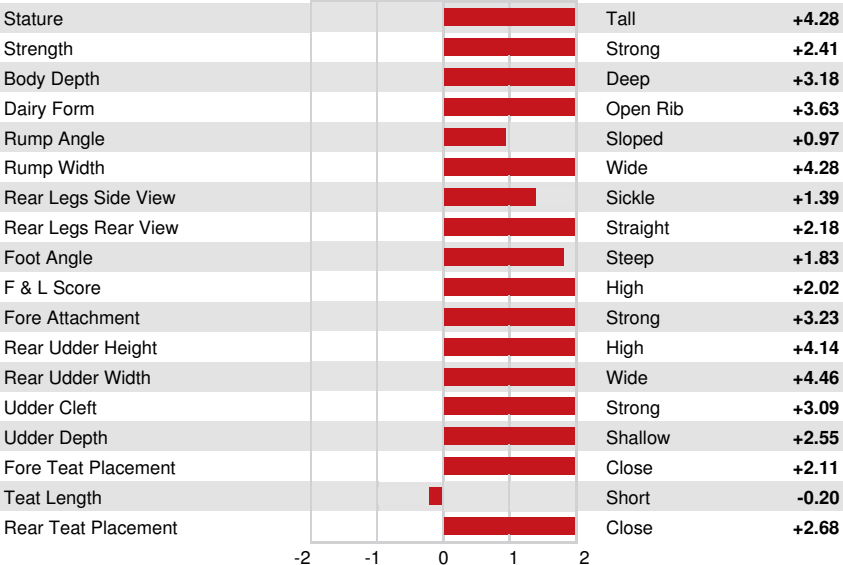

CONFORMATION G Herds G Dtrs 79% Rel HAUSA-G / 12-24

PTAT	3.84	Body Composite	2.00
Udder Composite	2.70	Dairy Composite	2.77
Feet & Legs Composite	1.19		

FEPRO PERFECT LINDOR
DAM