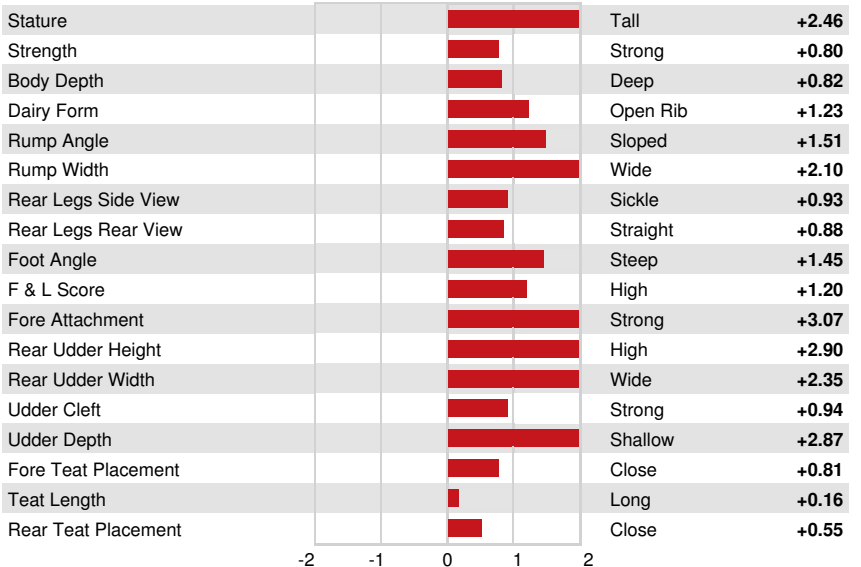

HEALTH & REPRODUCTION

Immunity 108

Productive Life	2.0	Calf Immunity	108
Somatic Cell Score	2.82	Cow Conception Rate	-0.8
Daughter Pregnancy Rate	-0.3	Heifer Conception Rate	0.5
Livability	-0.3	Sire Calving Ease	2.7% 62% Rel
Heifer Livability	0.1	Daughter Calving Ease	2.0% 61% Rel
Fertility Index	-0.3	Sire Stillbirth	6.1%
		Daughter Stillbirth	4.5%

CONFORMATION

G Herds G Dtrs 79% Rel HAUSA-G / 08-24

PTAT	2.27	Body Composite	0.99
Udder Composite	2.10	Dairy Composite	0.91
Feet & Legs Composite	0.65		

BLONDIN TJR BOMBERO MAPLE
FOURTH DAM

BLONDIN TJR BOMBERO MAPLE
FOURTH DAM