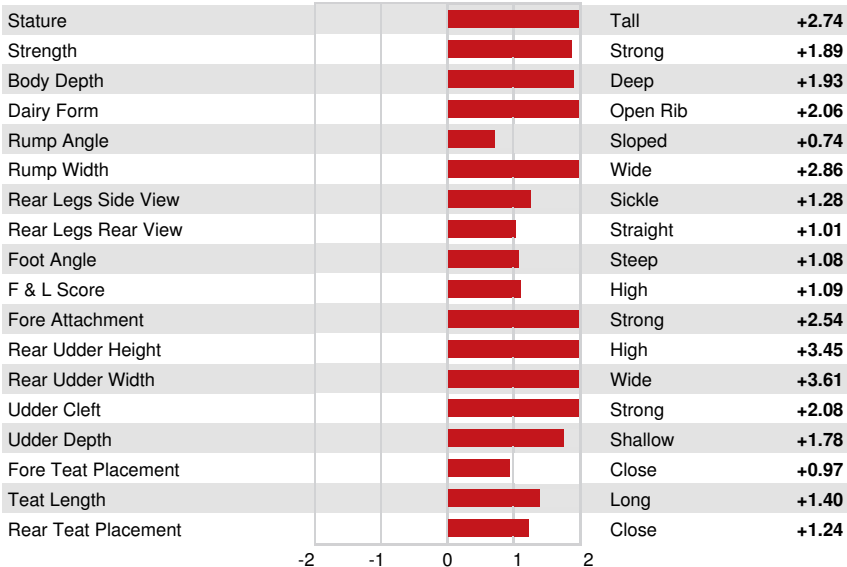

CONFORMATION G Herds G Dtrs 78% Rel HAUSA-G / 04-24

PTAT	2.80	Body Composite	1.66
Udder Composite	2.16	Dairy Composite	1.98
Feet & Legs Composite	0.50		

FEPRO PERFECT LINDOR
DAM