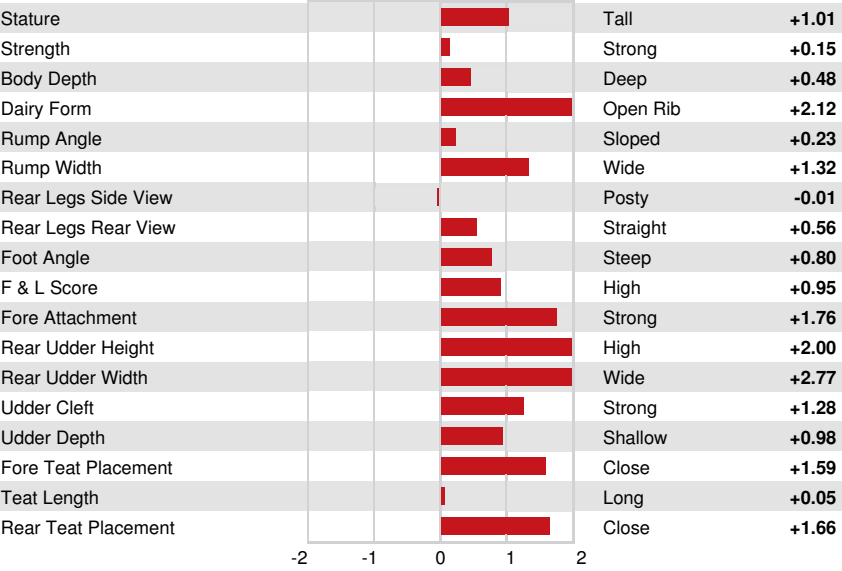

CONFORMATION G Herds G Dtrs 78% Rel HAUSA-G / 04-24

PTAT	1.67	Body Composite	-0.39
Udder Composite	1.70	Dairy Composite	1.11
Feet & Legs Composite	0.70		

PROGENESIS ZAZZLE PRESTIGE
DAM