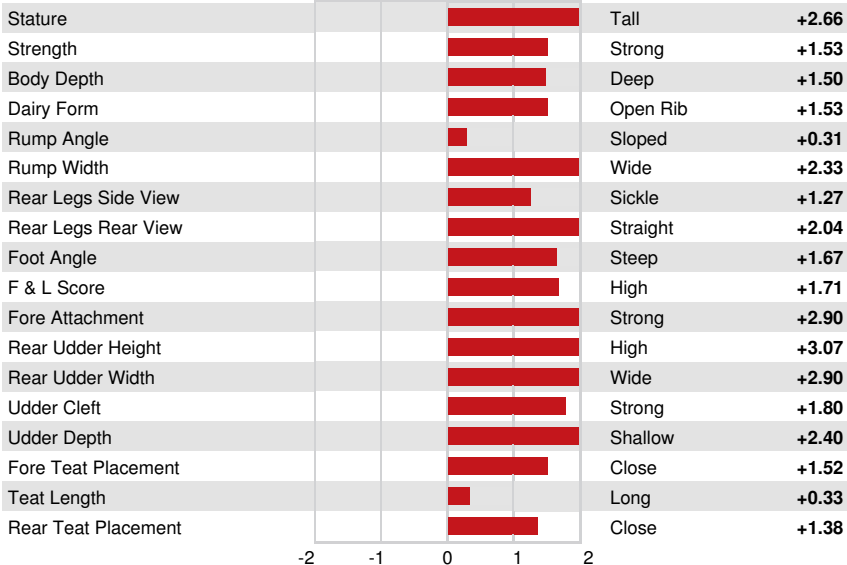

CONFORMATION G Herds G Dtrs 78% Rel HAUSA-G / 04-24

PTAT	2.74	Body Composite	1.51
Udder Composite	2.20	Dairy Composite	1.70
Feet & Legs Composite	1.28		

FEPRO PERFECT LINDOR
DAM