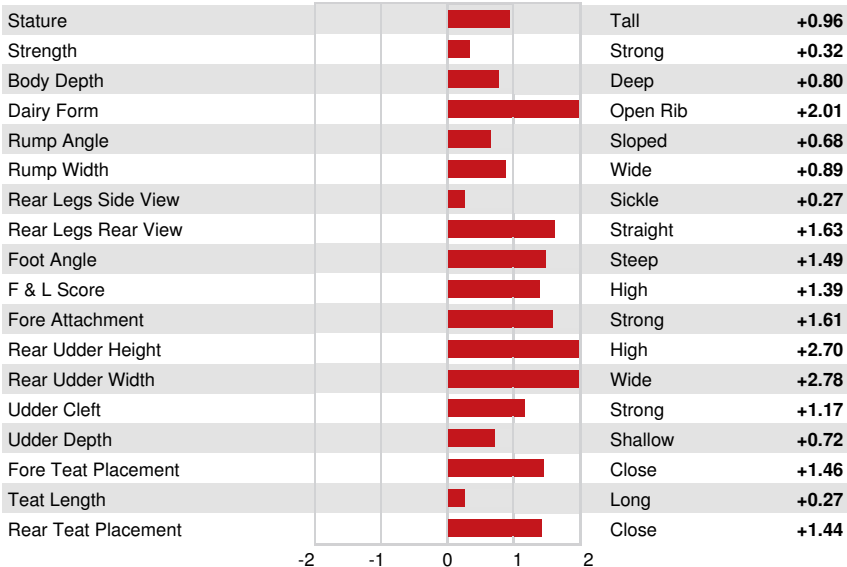

CONFORMATION G Herds G Dtrs 79% Rel HAUSA-G / 04-24

PTAT	2.16	Body Composite	-0.28
Udder Composite	1.79	Dairy Composite	1.16
Feet & Legs Composite	1.34		

LINDENRIGHT GOLDWYN MYSTICAL
FOURTH DAM