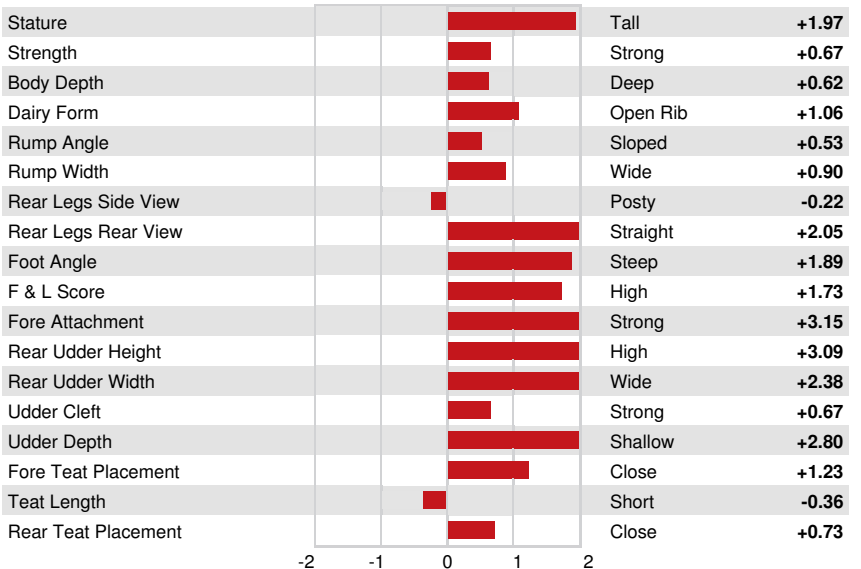

GTPI 2681

TD RC TL TY MWT TV 99%-I HH1F HH2F HH3F HH4F HH5F HH6F HCDF HMWF

Reg. #: HOCANM121051148 aAa: 342156 DMS:
Born: 03/14/2022 Kappa Casein: BB Beta Casein: A1A2

PRODUCTION		G Herds	G Dtrs	80% Rel	CDCB-G / 04-24				
Milk lbs	889	Fat lbs	57	Fat %	+0.08	Protein lbs	35	Protein %	+0.03
NM$	582	CM$	592	FM$	535	GM$	482	DWP$	456
Feed Efficiency	138	RFI	6	Feed Saved	-103	Methane Efficiency	105		

HEALTH & REPRODUCTION			Immunity	108
Productive Life	3.5	Calf Immunity	107	
Somatic Cell Score	2.75	Cow Conception Rate	-1.8	
Daughter Pregnancy Rate	-2.3	Heifer Conception Rate	0.4	
Livability	1.2	Sire Calving Ease	2.1%	62% Rel
Heifer Livability	0.5	Daughter Calving Ease	2.2%	60% Rel
Fertility Index	-1.7	Sire Stillbirth	5.2%	
		Daughter Stillbirth	4.4%	

CONFORMATION		G Herds	G Dtrs	78% Rel	HAUSA-G / 04-24	
PTAT	2.42	Body Composite	0.64			
Udder Composite	2.27	Dairy Composite	0.66			
Feet & Legs Composite	1.50					

MYSTIQUE ROZUME ANICET
DAM