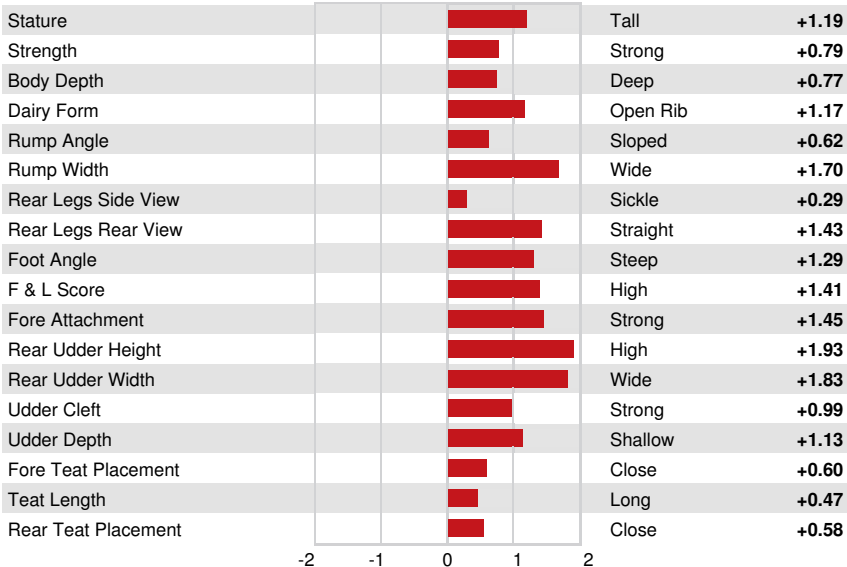

CONFORMATION G Herds G Dtrs 78% Rel HAUSA-G / 04-24

PTAT	1.78	Body Composite	0.64
Udder Composite	1.30	Dairy Composite	0.91
Feet & Legs Composite	1.25		

COMESTAR LAMAGIC IMPRESSION
DAM