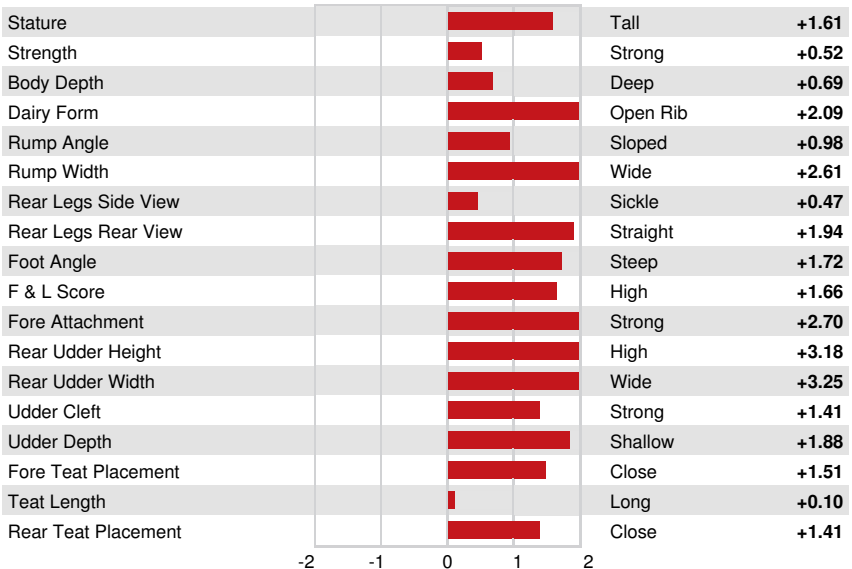

**HEALTH & REPRODUCTION**

Immunity 111

Productive Life	6.0	Calf Immunity	109
Somatic Cell Score	2.82	Cow Conception Rate	1.7
Daughter Pregnancy Rate	0.2	Heifer Conception Rate	2.6
Livability	3.1	Sire Calving Ease	2.3% 70% Rel
Heifer Livability	0.1	Daughter Calving Ease	1.8% 70% Rel
Fertility Index	0.3	Sire Stillbirth	6.0%
		Daughter Stillbirth	4.4%

**CONFORMATION**

G Herds G Dtrs 80% Rel HAUSA-G / 04-24

PTAT	2.56	Body Composite	0.26
Udder Composite	2.37	Dairy Composite	1.30
Feet & Legs Composite	1.49		

SIEMERS LMDA PARIS 27856  
DAM

SIEMERS DENVER PARIS  
GRANDDAM