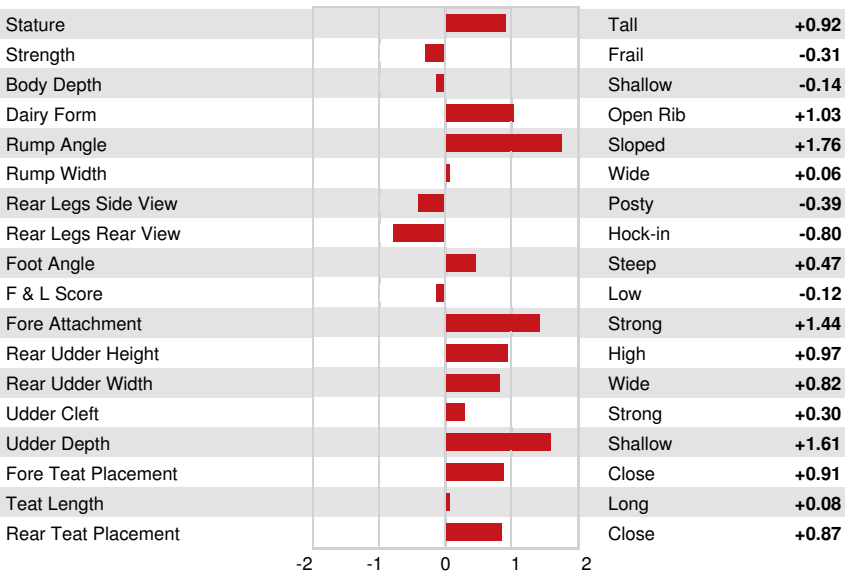

Reg. #: HOCANM14227053 aAa: DMS: 135,123
 Born: 02/10/2022 Kappa Casein: BB Beta Casein: A2A2

PRODUCTION		G Herds	G Dtrs	80% Rel	CDCB-G / 04-24				
Milk lbs	1044	Fat lbs	108	Fat %	+0.23	Protein lbs	64	Protein %	+0.11
NM\$	1037	CM\$	1060	FM\$	878	GM\$	993	DWP\$	877
Feed Efficiency	276	RFI	107	Feed Saved	-31	Methane Efficiency	108		

HEALTH & REPRODUCTION Immunity 108

Productive Life	5.3	Calf Immunity	108
Somatic Cell Score	2.78	Cow Conception Rate	1.7
Daughter Pregnancy Rate	0.0	Heifer Conception Rate	1.1
Livability	2.4	Sire Calving Ease	2.3% 63% Rel
Heifer Livability	0.7	Daughter Calving Ease	1.8% 60% Rel
Fertility Index	0.7	Sire Stillbirth	5.3%
		Daughter Stillbirth	4.2%

CONFORMATION G Herds G Dtrs 78% Rel HAUSA-G / 04-24

PTAT	0.77	Body Composite	-0.50
Udder Composite	0.98	Dairy Composite	-0.02
Feet & Legs Composite	-0.47		

PROGENESIS ZAZZLE PRESTIGE
 DAM

SYNERGY RUBICON PERFECT
 FOURTH DAM