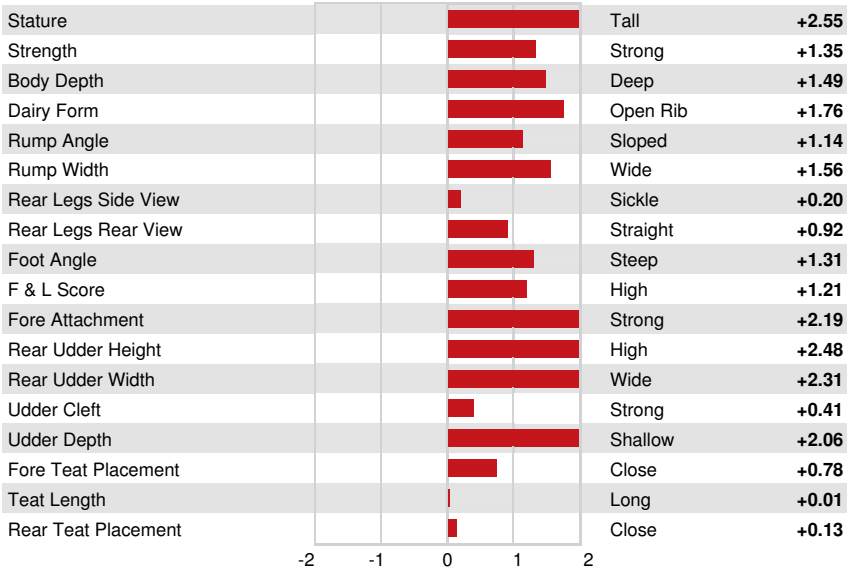

CONFORMATION G Herds G Dtrs 78% Rel HAUSA-G / 04-24

PTAT	2.16	Body Composite	1.12
Udder Composite	1.54	Dairy Composite	1.65
Feet & Legs Composite	0.67		

PROGENESIS FORTUNE PALAU
THIRD DAM