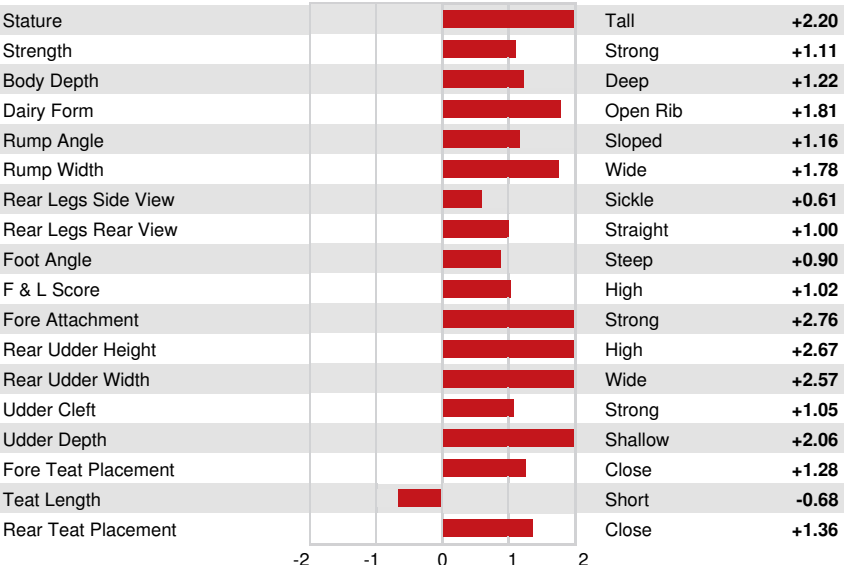

**HEALTH & REPRODUCTION**

**Immunity 98**

Productive Life	3.0	Calf Immunity	98
Somatic Cell Score	2.79	Cow Conception Rate	0.0
Daughter Pregnancy Rate	-1.2	Heifer Conception Rate	-0.2
Livability	-2.4	Sire Calving Ease	2.4% 63% Rel
Heifer Livability	0.4	Daughter Calving Ease	1.8% 62% Rel
Fertility Index	-0.7	Sire Stillbirth	6.5%
		Daughter Stillbirth	4.8%

**CONFORMATION**

G Herds G Dtrs 80% Rel HAUSA-G / 04-24

PTAT	2.33	Body Composite	0.85
Udder Composite	1.92	Dairy Composite	1.57
Feet & Legs Composite	0.58		

PROGENESIS ZAZZLE PAPRIKA  
DAM

PROGENESIS ZAZZLE PAPRIKA  
DAM