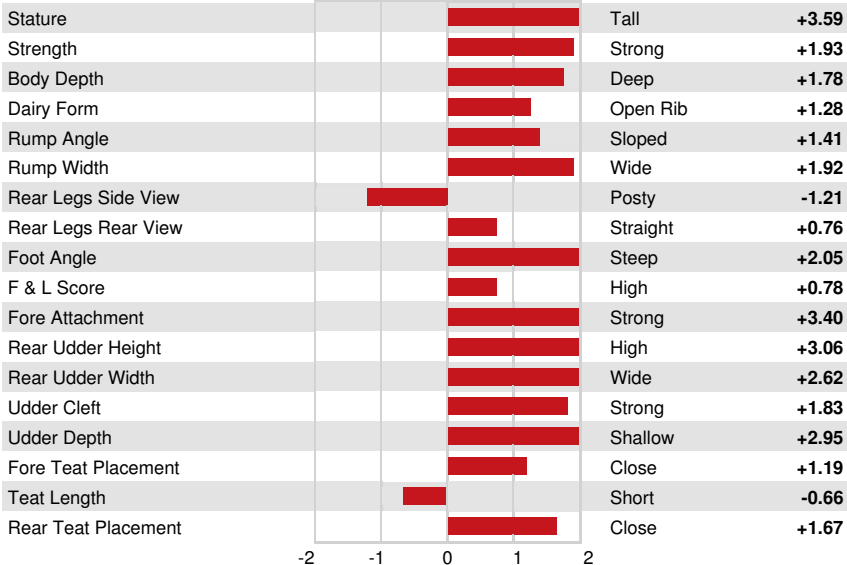

CONFORMATION G Herds G Dtrs 80% Rel HAUSA-G / 04-24

PTAT	2.49	Body Composite	2.08
Udder Composite	2.11	Dairy Composite	1.55
Feet & Legs Composite	0.06		

PROGENESIS FABULOUS KINDLE
DAM