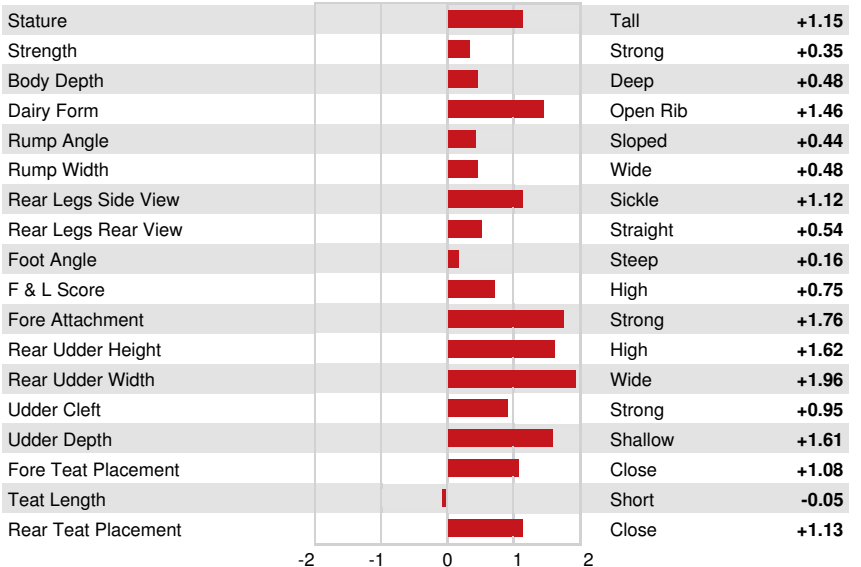

CONFORMATION HAUSA-G / 04-24

PTAT	1.67	Body Composite	-0.05
Udder Composite	1.48	Dairy Composite	0.79
Feet & Legs Composite	0.44		

SANDY-VALLEY ROBUST RUBY
FIFTH DAM