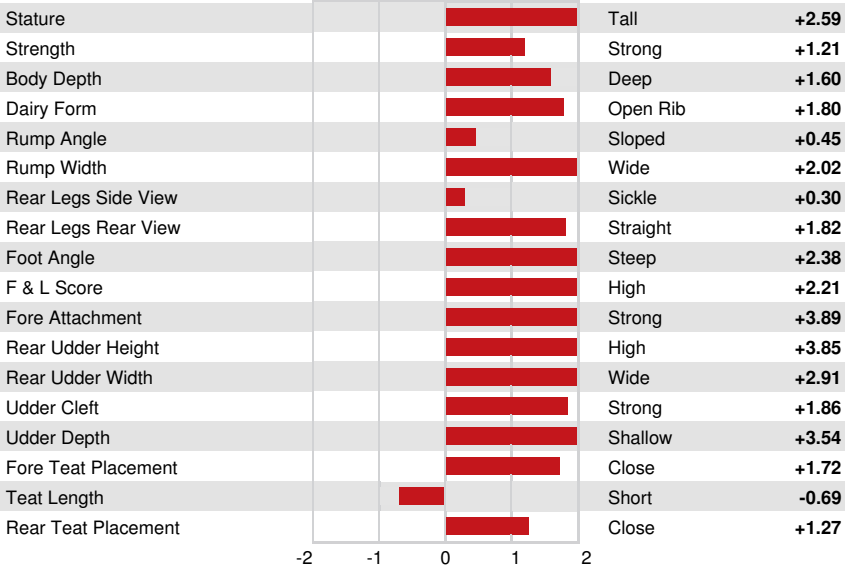

CONFORMATION 375 Herds 704 Dtrs 95% Rel MACE / 04-24

PTAT	3.11	Body Composite	1.09
Udder Composite	2.87	Dairy Composite	1.57
Feet & Legs Composite	1.72		

RC-LC GOLDWYN ATM
FOURTH DAM