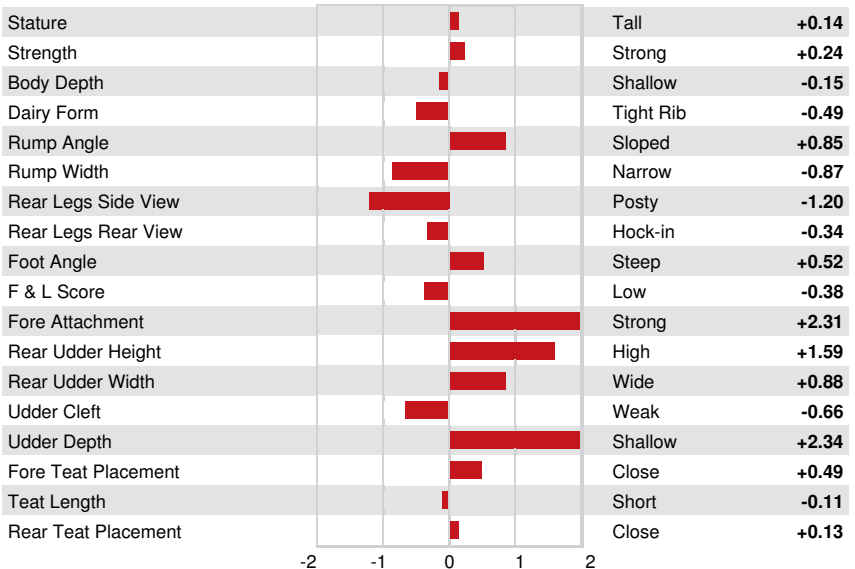

Reg. #: HOCANM13127784 aAa: 234156 DMS: 345,135
 Born: 11/05/2018 Kappa Casein: AB Beta Casein: A2A2

PRODUCTION 942 Herds 2417 Dtrs 96% Rel MACE-G / 04-24

Milk lbs 1067	Fat lbs 57	Fat % +0.06	Protein lbs 32	Protein % 0.00
NM\$ 501	CM\$ 507	FM\$ 490	GM\$ 487	DWP\$ 316
Feed Efficiency 131	RFI 85	Feed Saved -127	Methane Efficiency 102	

Daughter Average (ME) Milk **29,509 lbs** Fat **1,248 lbs** Protein **955 lbs**

HEALTH & REPRODUCTION Immunity **93**

Productive Life	2.5	Calf Immunity	90
Somatic Cell Score	2.68	Cow Conception Rate	0.2
Daughter Pregnancy Rate	0.4	Heifer Conception Rate	-2.1
Livability	-1.8	Sire Calving Ease	1.5% 93% Rel
Heifer Livability	0.4	Daughter Calving Ease	2.0% 90% Rel
Fertility Index	0.1	Sire Stillbirth	5.0%
		Daughter Stillbirth	5.1%

CONFORMATION 692 Herds 1534 Dtrs 93% Rel MACE / 04-24

PTAT	0.68	Body Composite	0.28
Udder Composite	1.52	Dairy Composite	-0.66
Feet & Legs Composite	-0.42		

GEN-I-BEQ SNOWMAN SUMMER
FOURTH DAM

GEN-I-BEQ BOLTON SECRETLY
FIFTH DAM