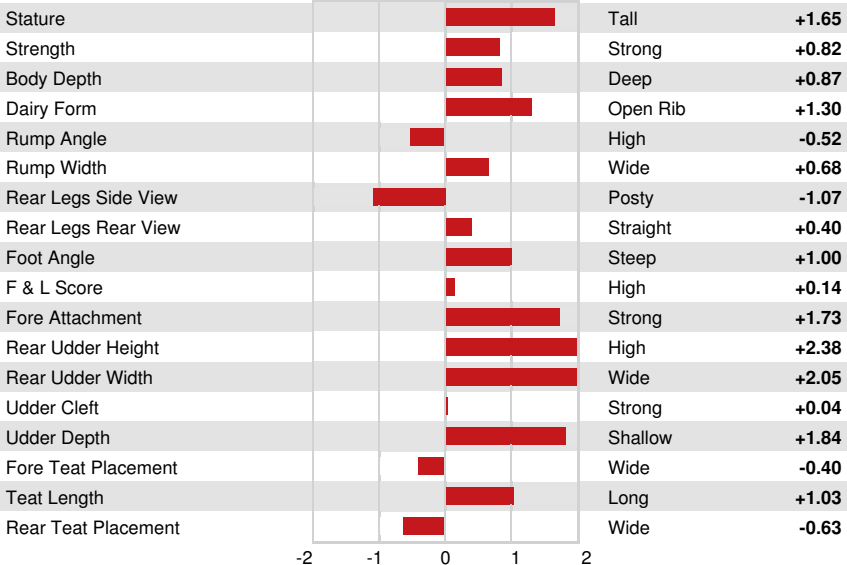

CONFORMATION 8 Herds 75 Dtrs 87% Rel MACE / 04-24

PTAT	1.50	Body Composite	0.54
Udder Composite	1.33	Dairy Composite	1.00
Feet & Legs Composite	-0.15		

SANDY-VALLEY PLANE SAPPHIRE
FIFTH DAM