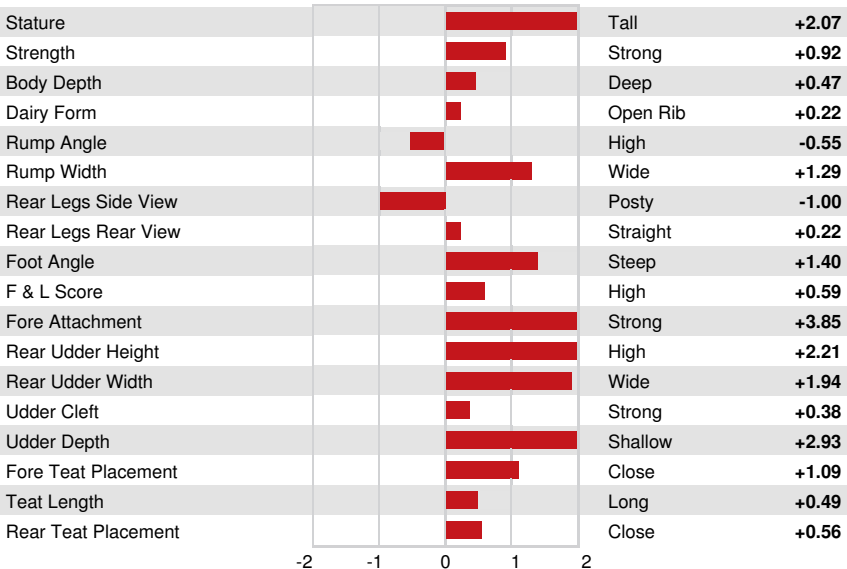

CONFORMATION 123 Herds 233 Dtrs 84% Rel MACE / 04-24

PTAT	1.87	Body Composite	1.29
Udder Composite	2.02	Dairy Composite	0.26
Feet & Legs Composite	0.10		

SYNERGY RUBICON PERFECT
GRANDDAM