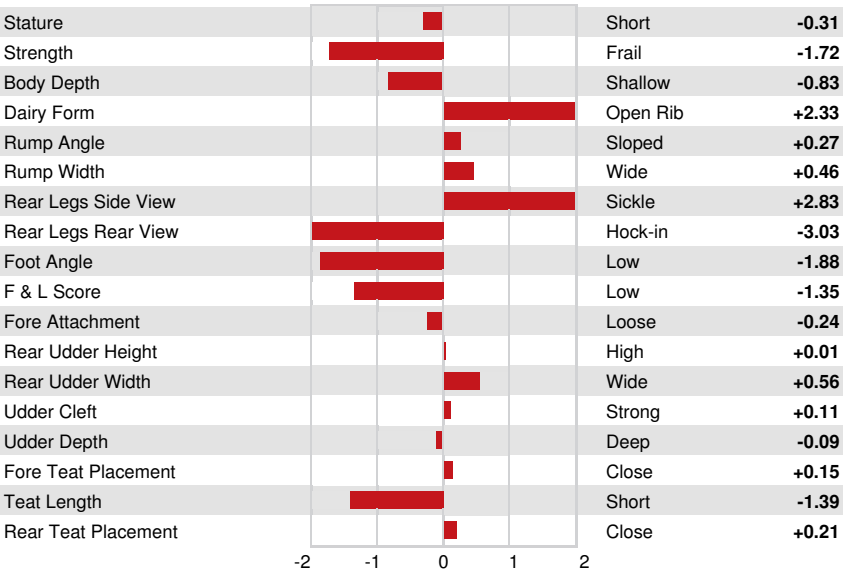

CONFORMATION 12 Herds 168 Dtrs 95% Rel MACE / 04-24

PTAT	-0.14	Body Composite	-2.39
Udder Composite	0.07	Dairy Composite	-0.53
Feet & Legs Composite	-1.95		

BGP MODESTY IMOGENE
DAM