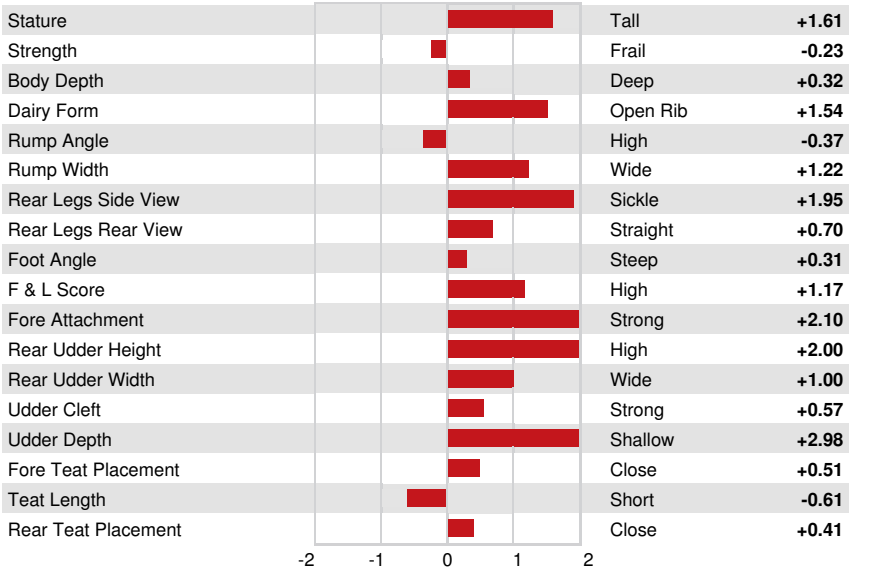

Reg. #: HOCANM12754560 aAa: 243165 DMS: 234,345
 Born: 06/28/2017 Kappa Casein: AB Beta Casein: A1A1

PRODUCTION		527 Herds	1313 Dtrs	96% Rel	MACE-G / 04-24	
Milk lbs	Fat lbs			Fat %	Protein lbs	Protein %
556	54			+0.11	27	+0.03
NM\$ 667	CM\$ 680			FM\$ 606	GM\$ 666	DWP\$ 653
Feed Efficiency	RFI			Feed Saved	Methane Efficiency	
146	-92			136	104	

Daughter Average (ME) Milk 29,073 lbs Fat 1,229 lbs Protein 947 lbs

HEALTH & REPRODUCTION Immunity 111

Productive Life	4.1	Calf Immunity	108
Somatic Cell Score	2.61	Cow Conception Rate	1.8
Daughter Pregnancy Rate	1.4	Heifer Conception Rate	2.0
Livability	3.1	Sire Calving Ease	2.3% 94% Rel
Heifer Livability	0.7	Daughter Calving Ease	2.2% 88% Rel
Fertility Index	1.8	Sire Stillbirth	6.6%
		Daughter Stillbirth	6.7%

CONFORMATION 265 Herds 618 Dtrs 94% Rel MACE / 04-24

PTAT	1.75	Body Composite	-0.29
Udder Composite	1.52	Dairy Composite	0.51
Feet & Legs Composite	0.67		

HET SC CHARLENE
DAUGHTER

SNOWBIZ SYMPATICO SOFIA
GRANDDAM