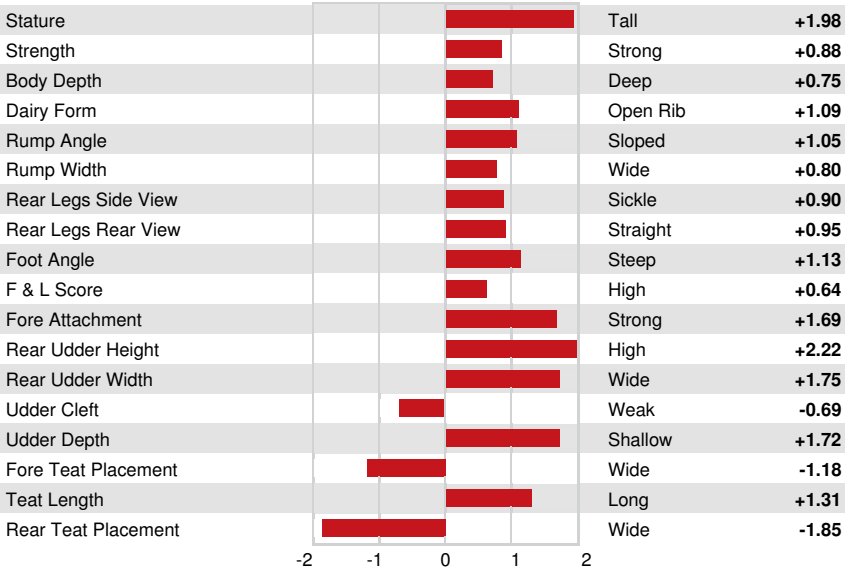

CONFORMATION 161 Herds 321 Dtrs 90% Rel MACE / 04-24

PTAT	1.45	Body Composite	0.77
Udder Composite	0.92	Dairy Composite	0.73
Feet & Legs Composite	0.32		

LARCREST CAKE
THIRD DAM