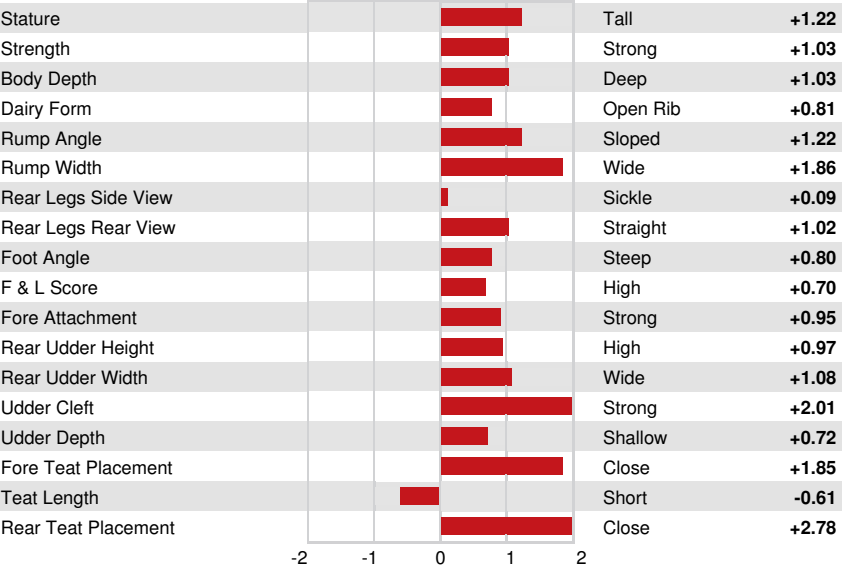

CONFORMATION 1796 Herds 4631 Dtrs 91% Rel MACE / 04-24

PTAT	1.23	Body Composite	1.04
Udder Composite	0.83	Dairy Composite	0.68
Feet & Legs Composite	0.56		

SHADYWILLO RANDALL CAJUN
DAUGHTER