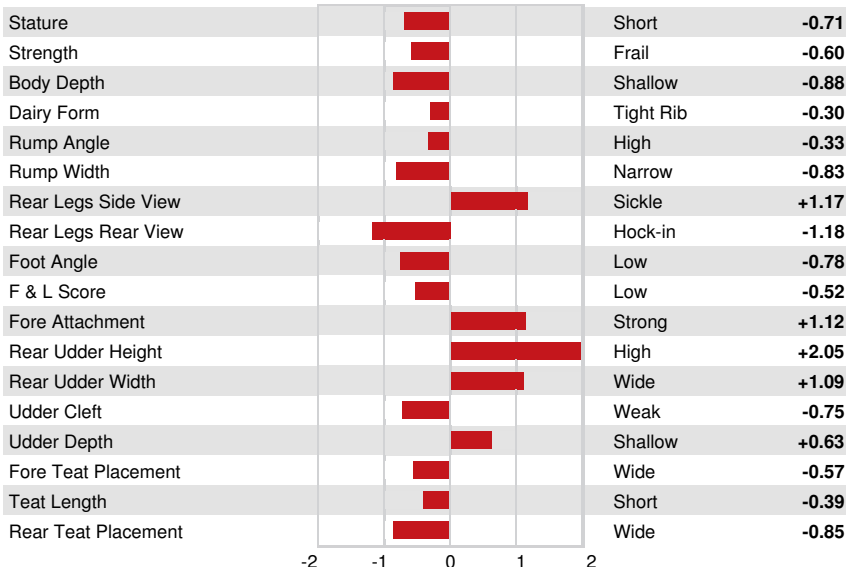

CONFORMATION 7 Herds 15 Dtrs 85% Rel MACE / 08-24

PTAT	0.17	Body Composite	-0.67
Udder Composite	1.14	Dairy Composite	-1.14
Feet & Legs Composite	-0.60		

DYMENTHOLM SUNVIEW SCOBY