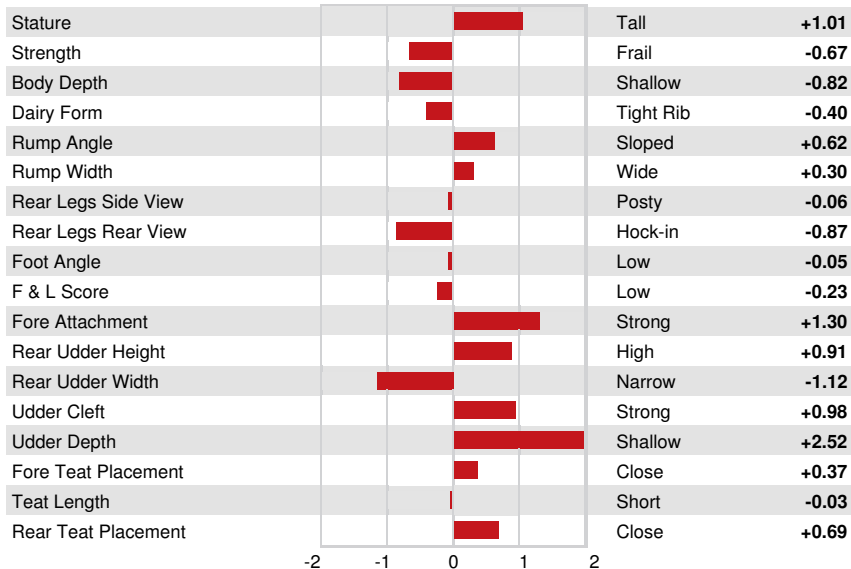

Reg. #: HO840M3013279045 aAa: 234165 DMS: 246,234
 Born: 03/01/2014 Kappa Casein: AA Beta Casein: A2A2

PRODUCTION 352 Herds 1545 Dtrs 99% Rel MACE-G / 04-24

Milk lbs -1083	Fat lbs 16	Fat % +0.21	Protein lbs -17	Protein % +0.06
NM\$ 167	CM\$ 184	FM\$ 83	GM\$ 255	DWP\$ 198
Feed Efficiency -8	RFI 38	Feed Saved -25	Methane Efficiency 100	

Daughter Average (ME) Milk **26,718 lbs** Fat **1,103 lbs** Protein **855 lbs**

HEALTH & REPRODUCTION Immunity **98**

Productive Life	1.4	Calf Immunity	96
Somatic Cell Score	2.61	Cow Conception Rate	4.7
Daughter Pregnancy Rate	3.8	Heifer Conception Rate	2.6
Livability	1.7	Sire Calving Ease	2.3% 96% Rel
Heifer Livability	0.5	Daughter Calving Ease	2.0% 89% Rel
Fertility Index	3.7	Sire Stillbirth	6.5%
		Daughter Stillbirth	5.2%

CONFORMATION 200 Herds 516 Dtrs 96% Rel MACE / 04-24

PTAT	0.27	Body Composite	-0.08
Udder Composite	0.73	Dairy Composite	-1.14
Feet & Legs Composite	-0.62		

ZAHBULLS SS GENOVA
 Dam

ZAHBULLS DORCY GLAMOUR
 Granddam