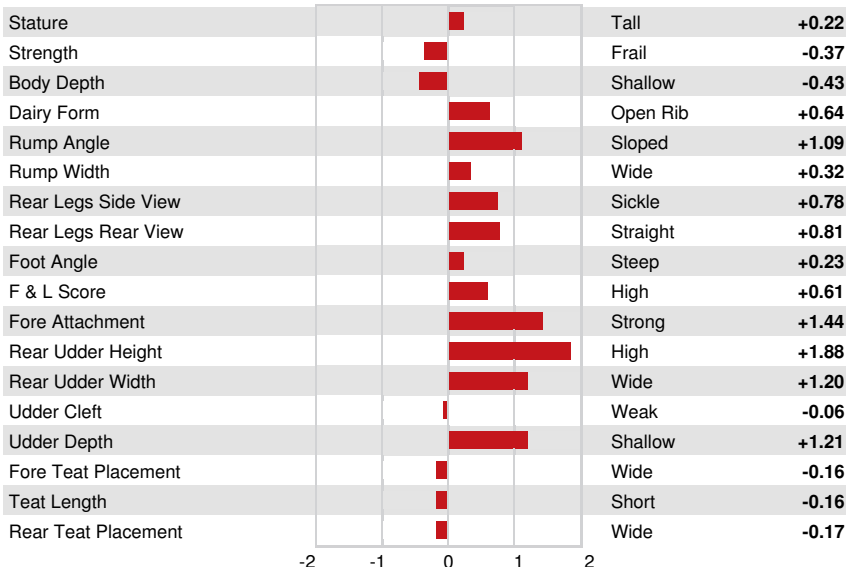

CONFORMATION G Herds G Dtrs 77% Rel HAUSA-G / 04-24

PTAT	0.96	Body Composite	-0.50
Udder Composite	1.23	Dairy Composite	-0.25
Feet & Legs Composite	0.61